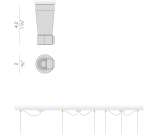

PANZERI

Olivia

Accessories / fixing

M75D

Suspension and adjustment device for 6mm diameter electrical cables. Possibility of using several cables of smaller dimensions.