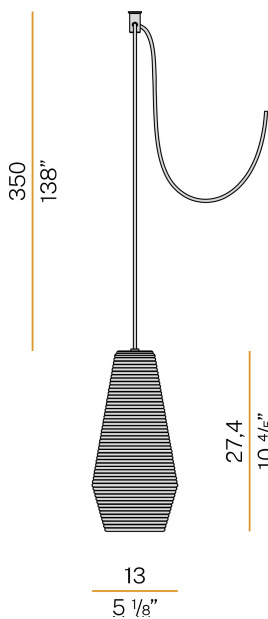

### Data sheet

CODE	M09756.000.0200
SYSTEM POWER CONSUMPTION	max 57W
LIGHT SOURCE	LED retrofit / halogen
LIGHT SOURCE KIT	* included
COMPATIBLE SOURCES	LED retrofit bulb 8W E27 2700K Ra80 1050lm (no dimming) * / max 57W E27
COLOUR TEMPERATURE	2700K Ra>80
LIGHT DISTRIBUTION	diffused
POWER SUPPLY	220-240V AC
FREQUENCY	50/60Hz
NOMINAL LUMINOUS FLUX	1050lm
WEIGHT	0,92 Kg
PROTECTION DEGREE	IP20
COLOUR TOLLERANCES	SDCM <6
PACKING DIMENSIONS	0,0 x 0,0 x 0,0 cm

Turned pickled sheet metal closing disk in black or mat brass polyacrylic paint. 3,5m (137,8") long suspension and power cable in PVC with black fabric covering. Provided without power canopy, complete with polycarbonate hook.

### Technical drawing