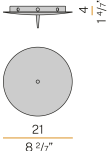

Technical drawing

PANZERI

Olivia

Accessories / power supply

M91/94/9702

Canopy for power supply up to 9 M091__000.0200/M094__000.0200/M097__000.0200 models maximum.

PANZERI

Olivia

2
4/5"