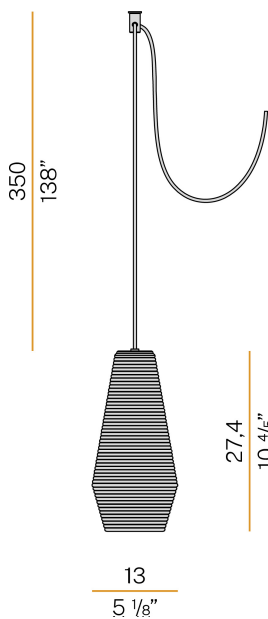

PANZERI

Olivia

220-240V AC
M09752.000.0200

black/crystal diffuser

Data sheet

CODE	M09752.000.0200
SYSTEM POWER CONSUMPTION	max 57W
LIGHT SOURCE	LED retrofit / halogen
LIGHT SOURCE KIT	* included
COMPATIBLE SOURCES	LED retrofit bulb 8W E27 2700K Ra80 1050lm (no dimming) * / max 57W E27
COLOUR TEMPERATURE	2700K Ra>80
LIGHT DISTRIBUTION	diffused
POWER SUPPLY	220-240V AC
FREQUENCY	50/60Hz
NOMINAL LUMINOUS FLUX	1050lm
WEIGHT	0,92 Kg
PROTECTION DEGREE	IP20
COLOUR TOLLERANCES	SDCM <6
PACKING DIMENSIONS	0,0 x 0,0 x 0,0 cm

Multiple suspension lighting fixture for interiors, with direct and indirect light emission. Rough aluminium structure.

Diffuser in blown glass with white, crystal, steel, amber, bronze, tobacco or green ribbing finish.

Turned pickled sheet metal closing disk in black or mat brass polyacrylic paint. 3,5m (137,8") long suspension and power cable in PVC with black fabric covering. Provided without power canopy, complete with polycarbonate hook.

Technical drawing