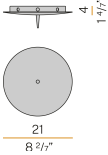

PANZERI

Olivia

Accessories / power supply

M91/94/9702

Canopy for power supply up to 9 fixtures with 220/240V mains voltage