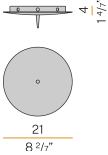

Technical drawing

PANZERI

Olivia

Accessories / power supply

M91/94/9702

Canopy for power supply up to 9 M091__000.0200/M094__000.0200/M097__000.0200 models maximum.

PANZERI

Olivia

2
4/5"