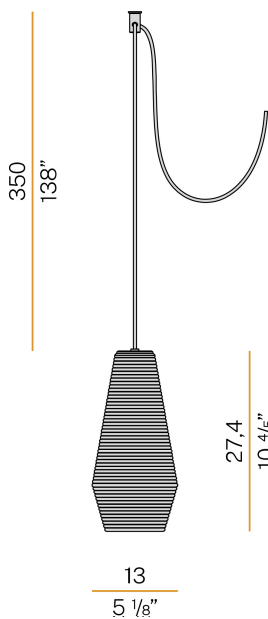

### Data sheet

CODE	M09751.000.0200
SYSTEM POWER CONSUMPTION	max 57W
LIGHT SOURCE	LED retrofit / halogen
LIGHT SOURCE KIT	* included
COMPATIBLE SOURCES	LED retrofit bulb 8W E27 2700K Ra80 1050lm (no dimming) * / max 57W E27
COLOUR TEMPERATURE	2700K Ra>80
LIGHT DISTRIBUTION	diffused
POWER SUPPLY	220-240V AC
FREQUENCY	50/60Hz
NOMINAL LUMINOUS FLUX	1050lm
WEIGHT	0,92 Kg
PROTECTION DEGREE	IP20
COLOUR TOLLERANCES	SDCM <6
PACKING DIMENSIONS	0,0 x 0,0 x 0,0 cm

Turned pickled sheet metal closing disk in black or mat brass polyacrylic paint. 3,5m (137,8") long suspension and power cable in PVC with black fabric covering. Provided without power canopy, complete with polycarbonate hook.

### Technical drawing