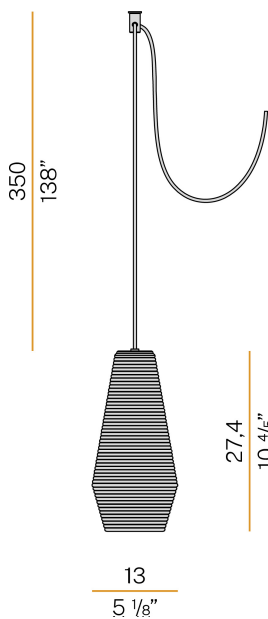

PANZERI

Olivia

220-240V AC
M09751.000.0200

black/white diffuser

Data sheet

CODE	M09751.000.0200
SYSTEM POWER CONSUMPTION	max 57W
LIGHT SOURCE	LED retrofit / halogen
LIGHT SOURCE KIT	* included
COMPATIBLE SOURCES	LED retrofit bulb 8W E27 2700K Ra80 1050lm (no dimming) * / max 57W E27
COLOUR TEMPERATURE	2700K Ra>80
LIGHT DISTRIBUTION	diffused
POWER SUPPLY	220-240V AC
FREQUENCY	50/60Hz
NOMINAL LUMINOUS FLUX	1050lm
WEIGHT	0,92 Kg
PROTECTION DEGREE	IP20
COLOUR TOLLERANCES	SDCM <6
PACKING DIMENSIONS	0,0 x 0,0 x 0,0 cm

Multiple suspension lighting fixture for interiors, with direct and indirect light emission. Rough aluminium structure.

Diffuser in blown glass with white, crystal, steel, amber, bronze, tobacco or green ribbing finish.

Turned pickled sheet metal closing disk in black or mat brass polyacrylic paint. 3,5m (137,8") long suspension and power cable in PVC with black fabric covering. Provided without power canopy, complete with polycarbonate hook.

Technical drawing