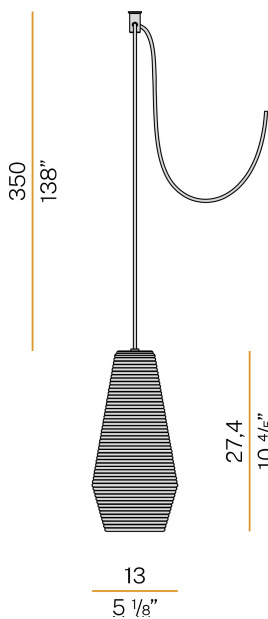

PANZERI

Olivia

220-240V AC
M09751.000.0200

 black/white diffuser

Data sheet

CODE	M09751.000.0200
SYSTEM POWER CONSUMPTION	max 57W
LIGHT SOURCE	LED retrofit / halogen
LIGHT SOURCE KIT	* included
COMPATIBLE SOURCES	LED retrofit bulb 8W E27 2700K Ra80 1050lm (no dimming) * / max 57W E27
COLOUR TEMPERATURE	2700K Ra>80
LIGHT DISTRIBUTION	diffused
POWER SUPPLY	220-240V AC
FREQUENCY	50/60Hz
NOMINAL LUMINOUS FLUX	1050lm
WEIGHT	0,92 Kg
PROTECTION DEGREE	IP20
COLOUR TOLLERANCES	SDCM <6
PACKING DIMENSIONS	0,0 x 0,0 x 0,0 cm

Multiple suspension lighting fixture for interiors, with direct and indirect light emission. Rough aluminium structure.

Diffuser in blown glass with white, crystal, steel, amber, bronze, tobacco or green ribbing finish.

Turned pickled sheet metal closing disk in black or mat brass polyacrylic paint. 3,5m (137,8") long suspension and power cable in PVC with black fabric covering. Provided without power canopy, complete with polycarbonate hook.

Technical drawing

PANZERI

Olivia

Accessories / power supply

M91/94/9702

Canopy for power supply up to 9 fixtures with 220/240V mains voltage

PANZERI

Olivia