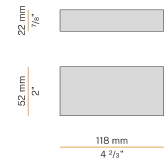

XM6-20 UNI

LED driver, 4x20W 250÷700mA.