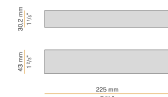

XM60/24 DIM

LED driver, 60W 24V DC, DALI/Push DIM dimmable.