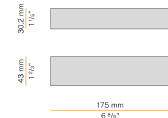

XM18/24 DIM

LED driver, 18W 24V DC, DALI/Push DIM dimmable.