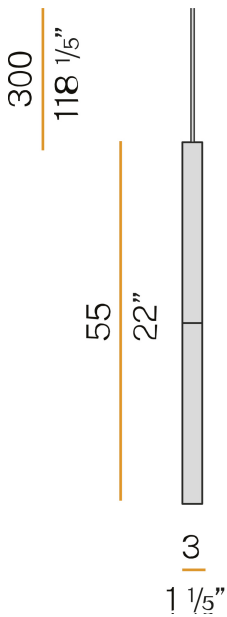

PANZERI

Candle

24V DC
M09501.000.0410

white

Data sheet

CODE	M09501.000.0410
SYSTEM POWER CONSUMPTION	2,8W
EFFICACY	119lm/W
LIGHT SOURCE	LED
LIGHT SOURCE LIFETIME	L70 (B50) 60.000h
COLOUR TEMPERATURE	3000K Ra>90
LIGHT DISTRIBUTION	diffused
POWER SUPPLY	24V DC
DRIVER	remote not included
NOMINAL LUMINOUS FLUX	286lm
LUMEN OUTPUT	238lm
EFFICIENCY	83,2%
WEIGHT	0,37 Kg
PROTECTION DEGREE	IP20
COLOUR TOLLERANCES	SDCM 3
PACKING DIMENSIONS	13,0 x 65,0 x 13,0 cm

Multiple suspension lighting fixture for interiors, with direct and indirect light emission. Turned steel structure in white polyacrylic paint. Turned aluminium heat sink. Diffuser in partially mat borosilicate glass tube. 3m (118,1") long suspension and power cable in transparent PVC. Provided without power canopy, complete with cable clamp on the cable's free extremity.

Technical drawing

Polar diagram

PANZERI

Candle

Accessories / power supply

XM100/24 DIM

LED driver, 100W 24V DC, DALI/Push DIM dimmable.

XM18/24 DIM