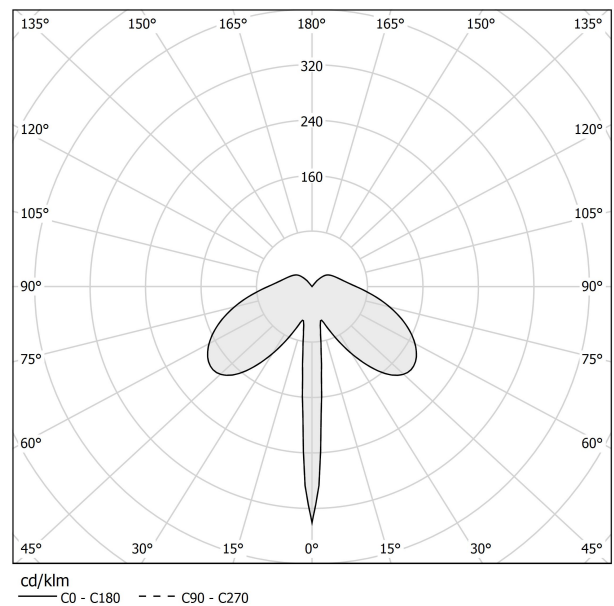

Polar diagram