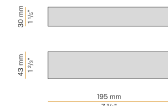

XM35/24 DIM

LED driver, 35W 24V DC, DALI/Push DIM dimmable.