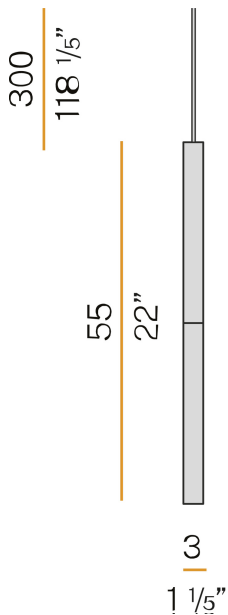

### Data sheet

CODE	M09501.000.0000
SYSTEM POWER CONSUMPTION	max 48W
LIGHT SOURCE	LED retrofit / halogen
LIGHT SOURCE KIT	not included
COMPATIBLE SOURCES	LED retrofit bulb G9 (L max 60mm - Ø max 17,5mm) / max 48W G9
LIGHT DISTRIBUTION	diffused
POWER SUPPLY	220-240V AC
FREQUENCY	50/60Hz
WEIGHT	0,37 Kg
PROTECTION DEGREE	IP20
PACKING DIMENSIONS	13,0 x 65,0 x 13,0 cm

Multiple suspension lighting fixture for interiors, with direct and indirect light emission. Turned steel structure in white polyacrylic paint. Diffuser in partially mat borosilicate glass tube. 3m (118,1") long suspension and power cable in transparent PVC. Provided without power canopy, complete with cable clamp on the cable's free extremity.

### Technical drawing

2  
4/5"