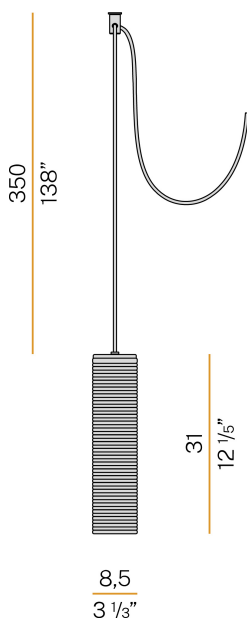

PANZERI

Clio

220-240V AC

M09456.000.0200

black/tobacco diffuser

Data sheet

CODE	M09456.000.0200
SYSTEM POWER CONSUMPTION	max 57W
LIGHT SOURCE	LED retrofit / halogen
LIGHT SOURCE KIT	* included
COMPATIBLE SOURCES	LED retrofit bulb 8W E27 2700K Ra80 1050lm (no dimming) * / max 57W E27
COLOUR TEMPERATURE	2700K Ra>80
LIGHT DISTRIBUTION	diffused
POWER SUPPLY	220-240V AC
FREQUENCY	50/60Hz
NOMINAL LUMINOUS FLUX	1050lm
WEIGHT	1,29 Kg
PROTECTION DEGREE	IP20
COLOUR TOLLERANCES	SDCM <6
PACKING DIMENSIONS	0,0 x 0,0 x 0,0 cm

Multiple suspension lighting fixture for interiors, with direct and indirect light emission. Structure in pressed rough aluminium and pickled sheet metal in polyacrylic paint. Diffuser in blown glass with white, crystal, steel, amber, bronze, tobacco or green ribbing finish.

Pickled sheet metal closing disk in black or mat brass polyacrylic paint. 3,5m (137,8") long suspension and power cable in PVC with black fabric covering. Provided without power canopy, complete with polycarbonate hook.

Technical drawing