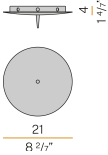

Technical drawing

PANZERI

Emma

Accessories / power supply

M91/94/9719

Canopy for power supply up to 9 M091__000.0200/M094__000.0200/M097__000.0200 models maximum.

PANZERI

Emma

2
4/5"