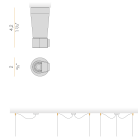

PANZERI

Emma

Accessories / fixing

M75D

Suspension and adjustment device for 6mm diameter electrical cables. Possibility of using several cables of smaller dimensions.