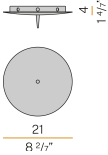

Technical drawing

PANZERI

Emma

Accessories / power supply

M91/94/9719

Canopy for power supply up to 9 M091__000.0200/M094__000.0200/M097__000.0200 models maximum.

PANZERI

Emma