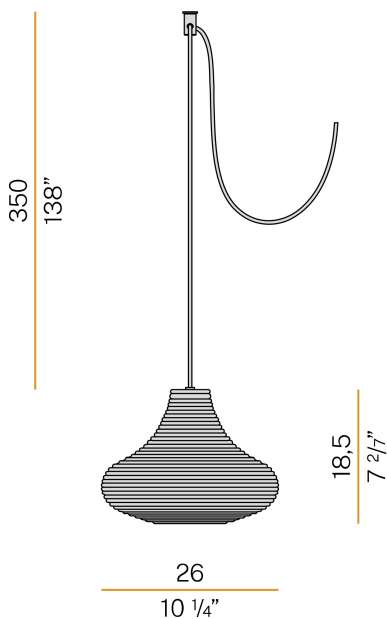

Technical drawing