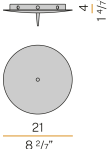

Technical drawing

PANZERI

Emma

Accessories / power supply

M91/94/9702

Canopy for power supply up to 9 M091__000.0200/M094__000.0200/M097__000.0200 models maximum.

PANZERI

Emma