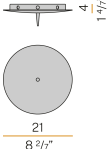

Technical drawing

PANZERI

Emma

Accessories / power supply

M91/94/9702

Canopy for power supply up to 9 M091__000.0200/M094__000.0200/M097__000.0200 models maximum.

PANZERI

Emma

2
4/5"