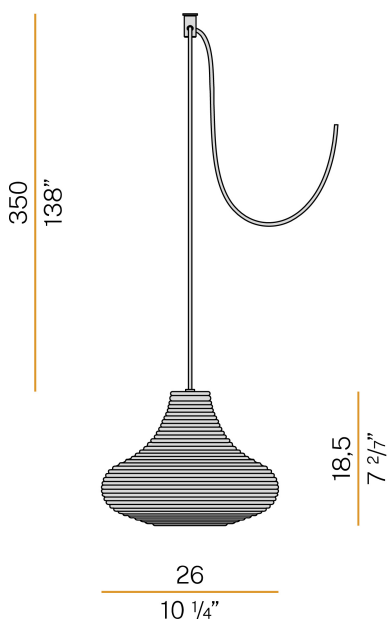

Technical drawing