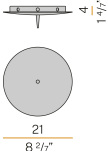

Technical drawing

PANZERI

Emma

Accessories / power supply

M91/94/9702

Canopy for power supply up to 9 M091__000.0200/M094__000.0200/M097__000.0200 models maximum.

PANZERI

Emma

2
4/5"