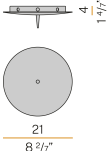

Technical drawing

PANZERI

Emma

Accessories / power supply

M91/94/9702

Canopy for power supply up to 9 M091__000.0200/M094__000.0200/M097__000.0200 models maximum.

PANZERI

Emma

2
4/5"