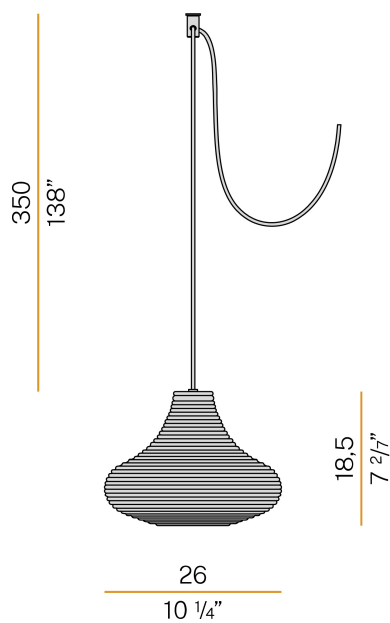

Technical drawing