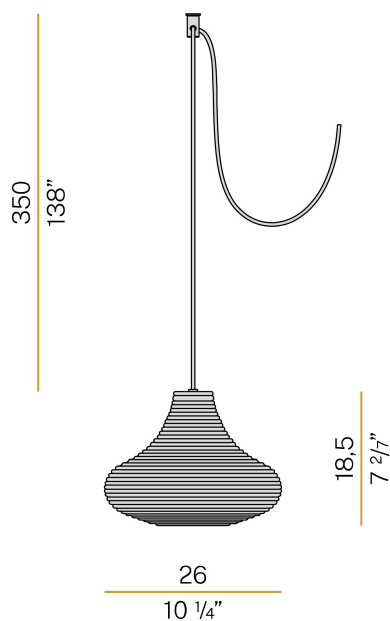

Technical drawing