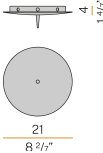

Technical drawing

PANZERI

Emma

Accessories / power supply

M91/94/9702

Canopy for power supply up to 9 M091__000.0200/M094__000.0200/M097__000.0200 models maximum.

PANZERI

Emma

Accessories / fixing

M75D

Suspension and adjustment device for electric cable.

4,2
1 3/8"

2,9
1 1/7"

M800

Polycarbonate hook for suspension.

3,2
1 1/4"

2
4/5"