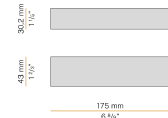

XM18/24 DIM

LED driver, 18W 24V DC, DALI/Push DIM dimmable.