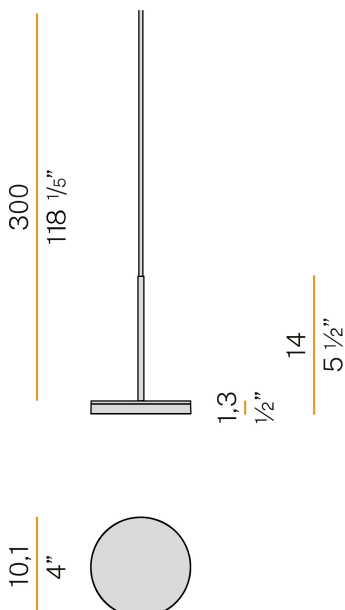

## Bella

24V DC  
M05301.011.0510

● white

### Data sheet

CODE	M05301.011.0510
SYSTEM POWER CONSUMPTION	4,5W
EFFICACY	97lm/W
LIGHT SOURCE	LED
LIGHT SOURCE LIFETIME	L80 (B10) 70.000h
COLOUR TEMPERATURE	2700K Ra>90
LIGHT DISTRIBUTION	diffused
POWER SUPPLY	24V DC
DRIVER	remote not included
NOMINAL LUMINOUS FLUX	460lm
LUMEN OUTPUT	388lm
EFFICIENCY	84.3%
WEIGHT	0,22 Kg
PROTECTION DEGREE	IP40
COLOUR TOLLERANCES	SDCM 3
PACKING DIMENSIONS	13,0 x 24,0 x 12,0 cm

### Technical drawing