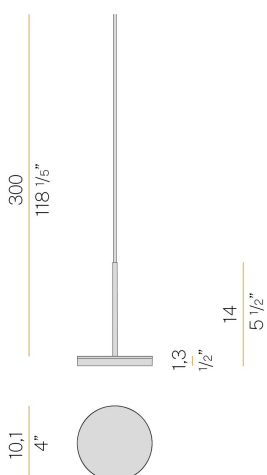

Technical drawing