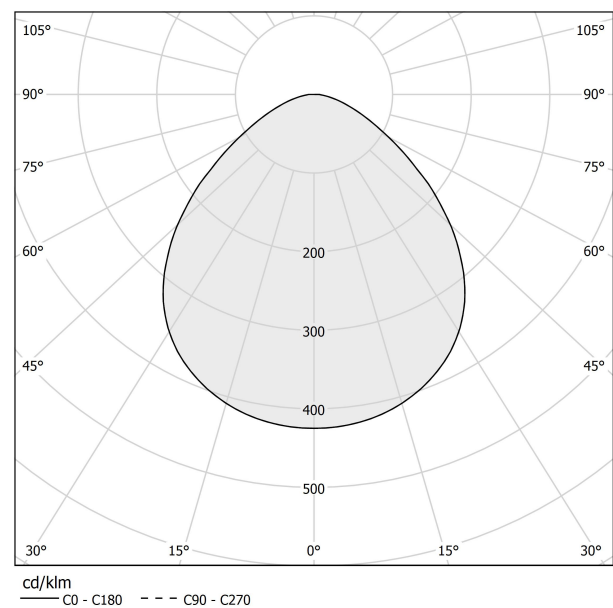

Polar diagram