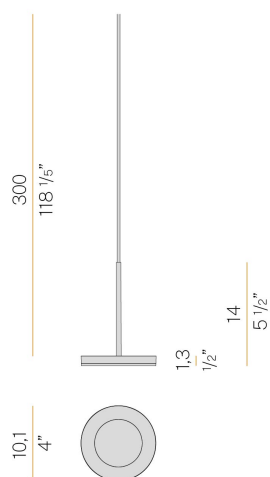

PANZERI

Bella

24V DC
M05201.011.0510

● white

Data sheet

CODE	M05201.011.0510
SYSTEM POWER CONSUMPTION	4.5W
EFFICACY	97lm/W
LIGHT SOURCE	LED
LIGHT SOURCE LIFETIME	L80 (B10) 70.000h
COLOUR TEMPERATURE	2700K Ra>90
LIGHT DISTRIBUTION	diffused
POWER SUPPLY	24V DC
DRIVER	remote not included
NOMINAL LUMINOUS FLUX	460lm
LUMEN OUTPUT	388lm
EFFICIENCY	84.3%
WEIGHT	0,22 Kg
PROTECTION DEGREE	IP40
COLOUR TOLLERANCES	SDCM 3
PACKING DIMENSIONS	13,0 x 24,0 x 12,0 cm

Multiple suspension lighting fixture for interiors, with direct light emission. Die-cast aluminium structure in white, black, bronze, mat brass or titanium polyacrylic paint. Modelled acrylic diffuser with mat finish. Aluminium closing disk in polyacrylic paint. Suspension kit with rod in brass tube in polyacrylic paint. 3m (118,1") long suspension and coaxial power cable in transparent PVC. Provided without power canopy, complete with cable clamp on the cable's free extremity.

Technical drawing

Polar diagram

PANZERI

Bella

Accessories / power supply

XM6-20 UNI LED driver, 4*20W 250=700mA.

YDV.024.030.A01 LED driver, 30W 24V DC.

YDV.024.120.A01 LED driver, 120W 24V DC.