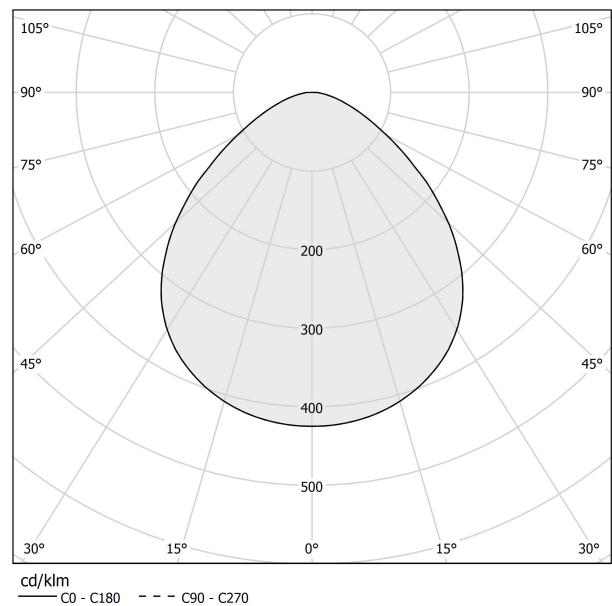

### Data sheet

CODE	M05201.011.0510
SYSTEM POWER CONSUMPTION	4,5W
EFFICACY	97lm/W
LIGHT SOURCE	LED
LIGHT SOURCE LIFETIME	L80 (B10) 70.000h
COLOUR TEMPERATURE	2700K Ra>90
LIGHT DISTRIBUTION	diffused
POWER SUPPLY	24V DC
DRIVER	remote not included
NOMINAL LUMINOUS FLUX	460lm
LUMEN OUTPUT	388lm
EFFICIENCY	84.3%
WEIGHT	0,22 Kg
PROTECTION DEGREE	IP40
COLOUR TOLLERANCES	SDCM 3
PACKING DIMENSIONS	13,0 x 24,0 x 12,0 cm

### Polar diagram