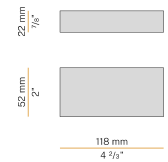

XM6-20 UNI

LED driver, 4x20W 250±700mA.