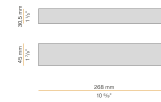

YDV.024.120.A01 LED driver, 120W 24V DC.