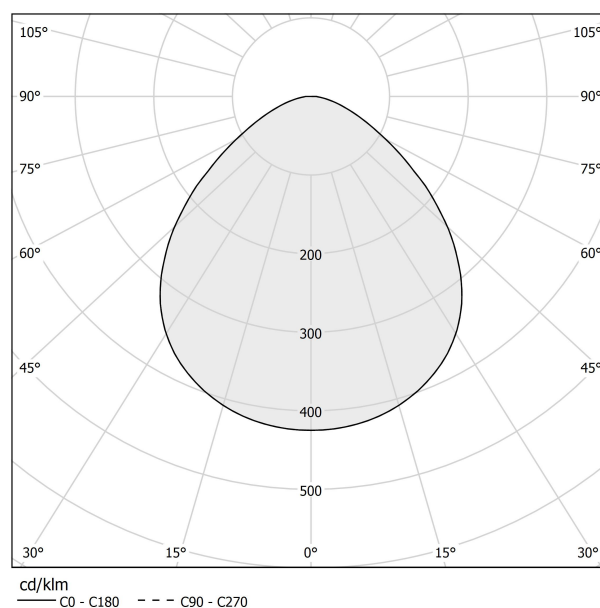

Polar diagram