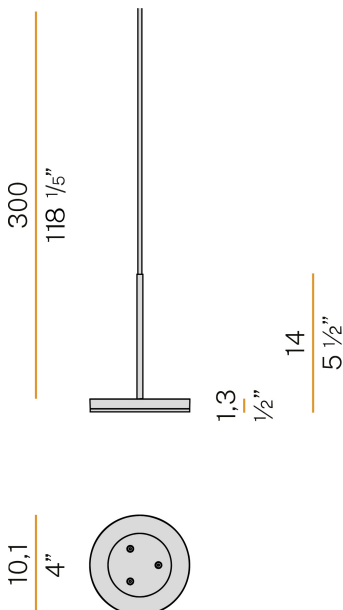

Technical drawing