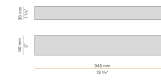

YDV.024.180.A01 LED driver, 180W 24V DC.