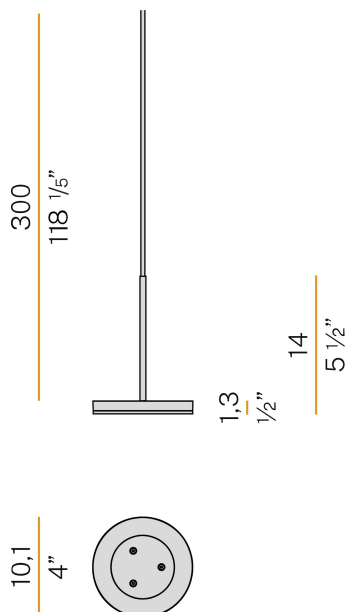

PANZERI

Bella

24V DC
M05201.011.0510

● white

Data sheet

CODE	M05201.011.0510
SYSTEM POWER CONSUMPTION	4,5W
EFFICACY	97lm/W
LIGHT SOURCE	LED
LIGHT SOURCE LIFETIME	L80 (B10) 70.000h
COLOUR TEMPERATURE	2700K Ra>90
LIGHT DISTRIBUTION	diffused
POWER SUPPLY	24V DC
DRIVER	remote not included
NOMINAL LUMINOUS FLUX	460lm
LUMEN OUTPUT	388lm
EFFICIENCY	84.3%
WEIGHT	0,22 Kg
PROTECTION DEGREE	IP40
COLOUR TOLLERANCES	SDCM 3
PACKING DIMENSIONS	13,0 x 24,0 x 12,0 cm

Multiple suspension lighting fixture for interiors, with direct light emission. Die-cast aluminium structure in white, black, bronze, mat brass or titanium polyacrylic paint. Modelled acrylic diffuser with mat finish. Aluminium closing disk in polyacrylic paint. Suspension kit with rod in brass tube in polyacrylic paint. 3m (118,1") long suspension and coaxial power cable in transparent PVC. Provided without power canopy, complete with cable clamp on the cable's free extremity.

Technical drawing

Polar diagram

PANZERI

Bella

Accessories / power supply

XM100/24 DIM

LED driver, 100W 24V DC, DALI/Push DIM dimmable.

XM150/24 DIM