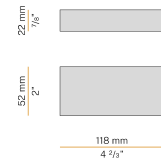

PANZERI

Bella

Accessories / power supply

XM6-20 UNI LED driver, 4*20W 250=700mA.