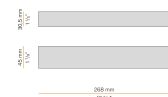

YDV.024.120.A01

LED driver, 120W 24V DC.