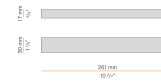

YDV.024.030.A01 LED driver, 30W 24V DC.