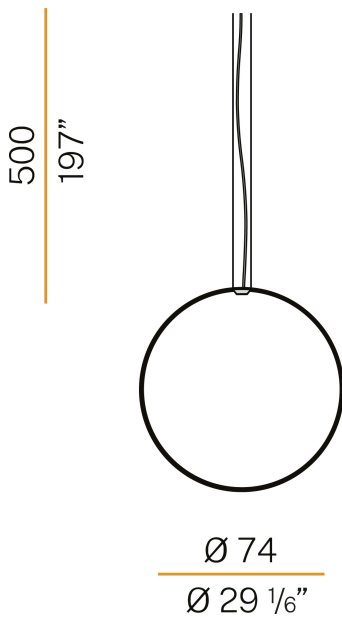

PANZERI

Zero Round Vertical

24V DC

M03430.075.0510

titanium

Data sheet

CODE	M03430.075.0510
SYSTEM POWER CONSUMPTION	36W
EFFICACY	84.97lm/W
LIGHT SOURCE	LED
LIGHT SOURCE LIFETIME	L70 (B50) 60.000h
COLOUR TEMPERATURE	2700K Ra>90
LIGHT DISTRIBUTION	diffused
POWER SUPPLY	24V DC
DRIVER	remote not included
NOMINAL LUMINOUS FLUX	4252lm
LUMEN OUTPUT	3059lm
EFFICIENCY	71.9%
WEIGHT	1,09 Kg
PROTECTION DEGREE	IP20
COLOUR TOLLERANCES	SDCM 3
PACKING DIMENSIONS	83,0 x 83,0 x 10,0 cm

Single or multiple vertical suspension lighting fixture for interiors, with direct and indirect light emission.
Bended extruded aluminium structure in white, black, bronze, mat brass or titanium polyacrylic paint.
Extruded polycarbonate diffuser with opaline finish.
Suspension kit with griplocks and 5m (196,9") long steel cables.
5m (196,9") long power cable in transparent PVC.
Provided without power canopy.

Technical drawing

PANZERI

Zero Round Vertical

Accessories / power supply

XM03330.511.0002 Canopy for power supply of 1 Zero Shapes model, with DALI/Push DIM driver.

20.6
8 1/8"

XM03330.522.0002 Canopy for power supply of 2 Zero Shapes models, with DALI/Push DIM drivers.

32.5
12 1/4"

XM03330.523.0002 Canopy for power supply of 3 Zero Shapes models, with DALI/Push DIM drivers.

32.5
12 1/4"

XM03330.524.0002 Canopy for power supply of 4 Zero Shapes models, with DALI/Push DIM drivers.