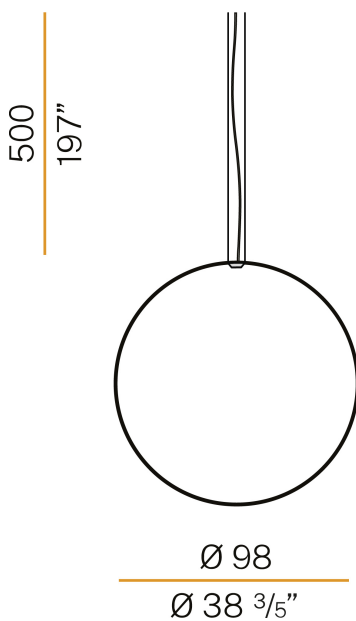

PANZERI

Zero Round Vertical

24V DC

M03419.100.0410

 mat brass

Data sheet

CODE	M03419.100.0410
SYSTEM POWER CONSUMPTION	47W
EFFICACY	86.79lm/W
LIGHT SOURCE	LED
LIGHT SOURCE LIFETIME	L70 (B50) 60.000h
COLOUR TEMPERATURE	3000K Ra>90
LIGHT DISTRIBUTION	diffused
POWER SUPPLY	24V DC
DRIVER	remote not included
NOMINAL LUMINOUS FLUX	5670lm
LUMEN OUTPUT	4079lm
EFFICIENCY	71.9%
WEIGHT	1.39 Kg
PROTECTION DEGREE	IP20
COLOUR TOLLERANCES	SDCM 3
PACKING DIMENSIONS	107,0 x 107,0 x 11,0 cm

Single or multiple vertical suspension lighting fixture for interiors, with direct and indirect light emission.

Bended extruded aluminium structure in white, black, bronze, mat brass or titanium polyacrylic paint.

Extruded polycarbonate diffuser with opaline finish.

Suspension kit with griplocks and 5m (196,9") long steel cables.

5m (196,9") long power cable in transparent PVC.

Provided without power canopy.

Technical drawing