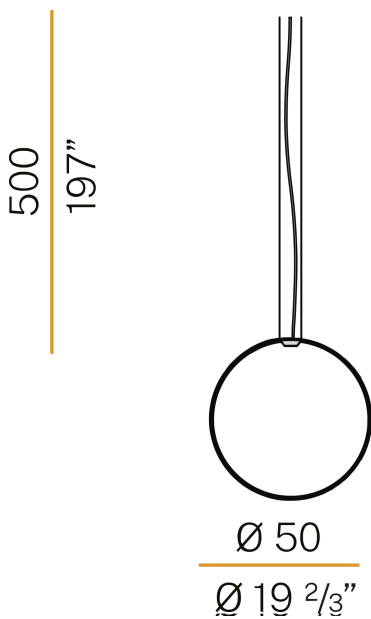

Technical drawing