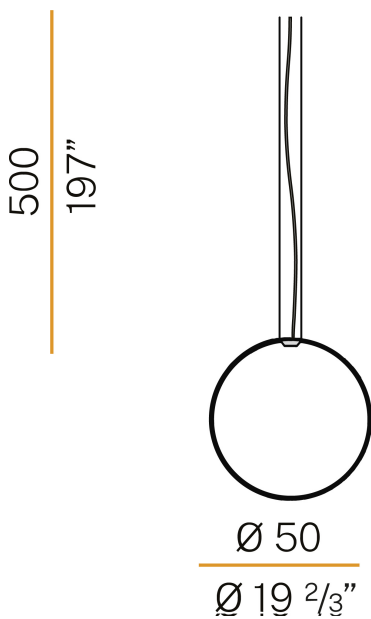

PANZERI

Zero Round Vertical

24V DC
M03417.050.0510

Data sheet

CODE	M03417.050.0510
SYSTEM POWER CONSUMPTION	25W
EFFICACY	81.56lm/W
LIGHT SOURCE	LED
LIGHT SOURCE LIFETIME	L70 (B50) 60.000h
COLOUR TEMPERATURE	2700K Ra>90
LIGHT DISTRIBUTION	diffused
POWER SUPPLY	24V DC
DRIVER	remote not included
NOMINAL LUMINOUS FLUX	2835lm
LUMEN OUTPUT	2039lm
EFFICIENCY	71.9%
WEIGHT	0,81 Kg
PROTECTION DEGREE	IP20
COLOUR TOLLERANCES	SDCM 3
PACKING DIMENSIONS	58,0 x 58,0 x 10,0 cm

Single or multiple vertical suspension lighting fixture for interiors, with direct and indirect light emission.
Bended extruded aluminium structure in white, black, bronze, mat brass or titanium polyacrylic paint.
Extruded polycarbonate diffuser with opaline finish.
Suspension kit with griplocks and 5m (196,9") long steel cables.
5m (196,9") long power cable in transparent PVC.
Provided without power canopy.

Technical drawing

PANZERI

Zero Round Vertical

Accessories / power supply

XM03317.511.0002 Canopy for power supply of 1 Zero Shapes model, with DALI/Push DIM driver.

20.6
8 1/8"

XM03317.522.0002 Canopy for power supply of 2 Zero Shapes models, with DALI/Push DIM drivers.

32.5
12 1/4"

XM03317.523.0002 Canopy for power supply of 3 Zero Shapes models, with DALI/Push DIM drivers.

32.5
12 1/4"

XM03317.524.0002 Canopy for power supply of 4 Zero Shapes models, with DALI/Push DIM drivers.