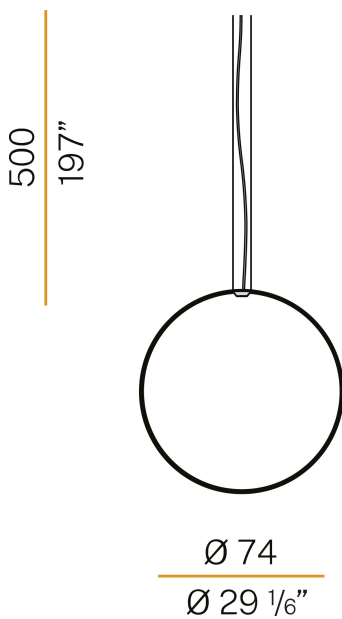

PANZERI

Zero Round Vertical

24V DC

M03401.075.0410

● white

Data sheet

CODE	M03401.075.0410
SYSTEM POWER CONSUMPTION	36W
EFFICACY	84.97lm/W
LIGHT SOURCE	LED
LIGHT SOURCE LIFETIME	L70 (B50) 60.000h
COLOUR TEMPERATURE	3000K Ra>90
LIGHT DISTRIBUTION	diffused
POWER SUPPLY	24V DC
DRIVER	remote not included
NOMINAL LUMINOUS FLUX	4252lm
LUMEN OUTPUT	3059lm
EFFICIENCY	71.9%
WEIGHT	1,09 Kg
PROTECTION DEGREE	IP20
COLOUR TOLLERANCES	SDCM 3
PACKING DIMENSIONS	83,0 x 83,0 x 10,0 cm

Single or multiple vertical suspension lighting fixture for interiors, with direct and indirect light emission.

Bended extruded aluminium structure in white, black, bronze, mat brass or titanium polyacrylic paint.

Extruded polycarbonate diffuser with opaline finish.

Suspension kit with griplocks and 5m (196,9") long steel cables.

5m (196,9") long power cable in transparent PVC.

Provided without power canopy.

Technical drawing

39.5
1 5/8"