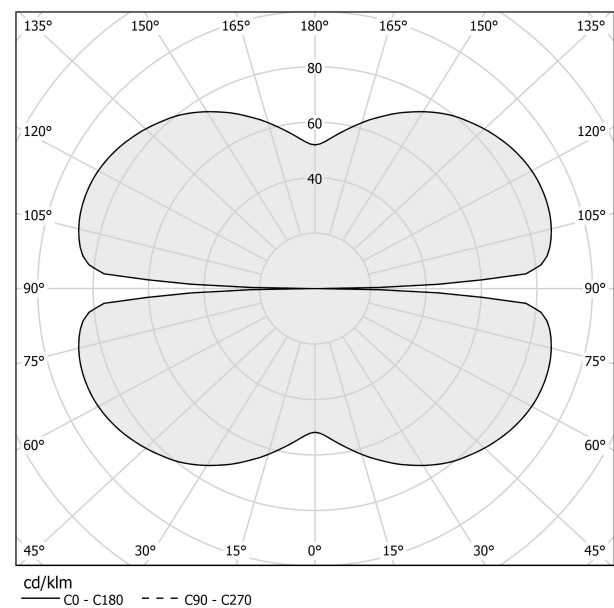

Polar diagram