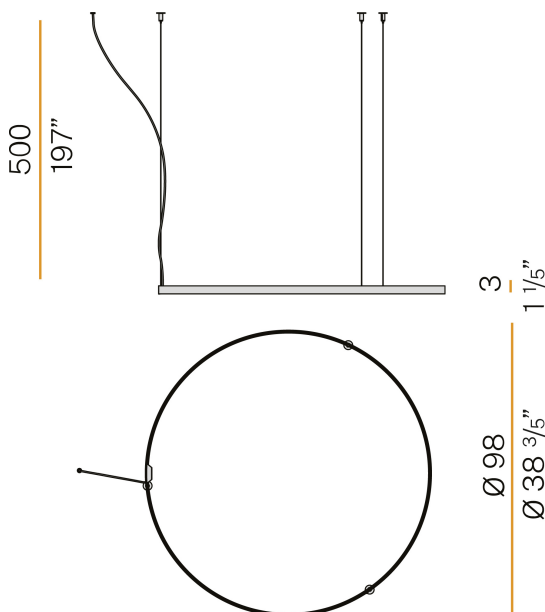

PANZERI

Zero Round

24V DC
M03330.100.0410

titanium

Data sheet

CODE	M03330.100.0410
SYSTEM POWER CONSUMPTION	47W
EFFICACY	86.79lm/W
LIGHT SOURCE	LED
LIGHT SOURCE LIFETIME	L70 (B50) 60.000h
COLOUR TEMPERATURE	3000K Ra>90
LIGHT DISTRIBUTION	diffused
POWER SUPPLY	24V DC
DRIVER	remote not included
NOMINAL LUMINOUS FLUX	5670lm
LUMEN OUTPUT	4079lm
EFFICIENCY	71.9%
WEIGHT	1.43 Kg
PROTECTION DEGREE	IP20
COLOUR TOLLERANCES	SDCM 3
PACKING DIMENSIONS	107,0 x 107,0 x 11,0 cm

Extruded polycarbonate diffuser with opaline finish.

Suspension kit with griplocks and 5m (196,9") long steel cables.

5m (196,9") long power cable in transparent PVC.

Provided without power canopy.

Technical drawing