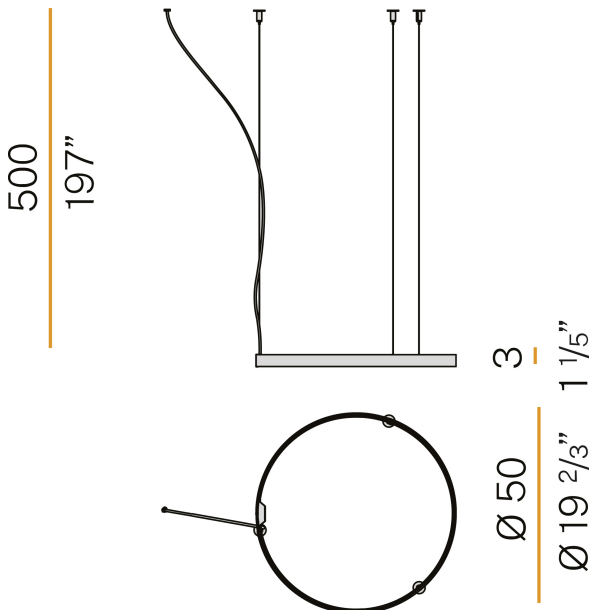

PANZERI

Zero Round

24V DC

M03330.050.0410

titanium

Data sheet

CODE	M03330.050.0410
SYSTEM POWER CONSUMPTION	25W
EFFICACY	81.56lm/W
LIGHT SOURCE	LED
LIGHT SOURCE LIFETIME	L70 (B50) 60.000h
COLOUR TEMPERATURE	3000K Ra>90
LIGHT DISTRIBUTION	diffused
POWER SUPPLY	24V DC
DRIVER	remote not included
NOMINAL LUMINOUS FLUX	2835lm
LUMEN OUTPUT	2039lm
EFFICIENCY	71.9%
WEIGHT	0.83 Kg
PROTECTION DEGREE	IP20
COLOUR TOLLERANCES	SDCM 3
PACKING DIMENSIONS	58,0 x 58,0 x 10,0 cm

Extruded polycarbonate diffuser with opaline finish.

Suspension kit with griplocks and 5m (196,9") long steel cables.

5m (196,9") long power cable in transparent PVC.

Provided without power canopy.

Technical drawing

3.8
1 1/2"

39.5
15 1/2"