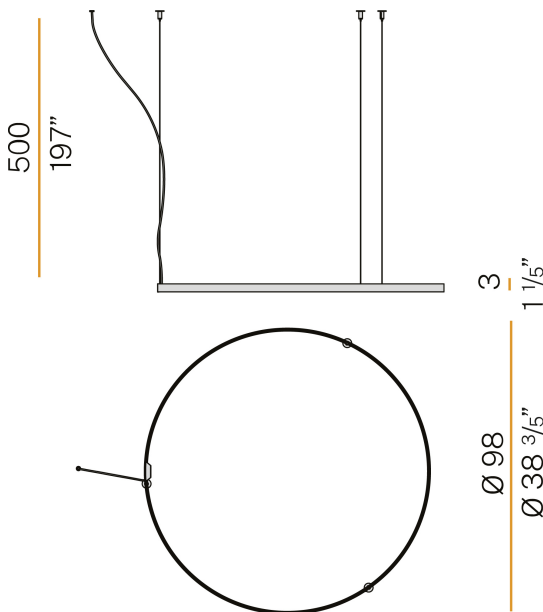

PANZERI

Zero Round

24V DC

M03319.100.0410

 mat brass

Data sheet

CODE	M03319.100.0410
SYSTEM POWER CONSUMPTION	47W
EFFICACY	86.79lm/W
LIGHT SOURCE	LED
LIGHT SOURCE LIFETIME	L70 (B50) 60.000h
COLOUR TEMPERATURE	3000K Ra>90
LIGHT DISTRIBUTION	diffused
POWER SUPPLY	24V DC
DRIVER	remote not included
NOMINAL LUMINOUS FLUX	5670lm
LUMEN OUTPUT	4079lm
EFFICIENCY	71.9%
WEIGHT	1.43 Kg
PROTECTION DEGREE	IP20
COLOUR TOLLERANCES	SDCM 3
PACKING DIMENSIONS	107,0 x 107,0 x 11,0 cm

Extruded polycarbonate diffuser with opaline finish.

Suspension kit with griplocks and 5m (196,9") long steel cables.

5m (196,9") long power cable in transparent PVC.

Provided without power canopy.

Technical drawing

3.8
1 1/2"

39.5
15 1/2"