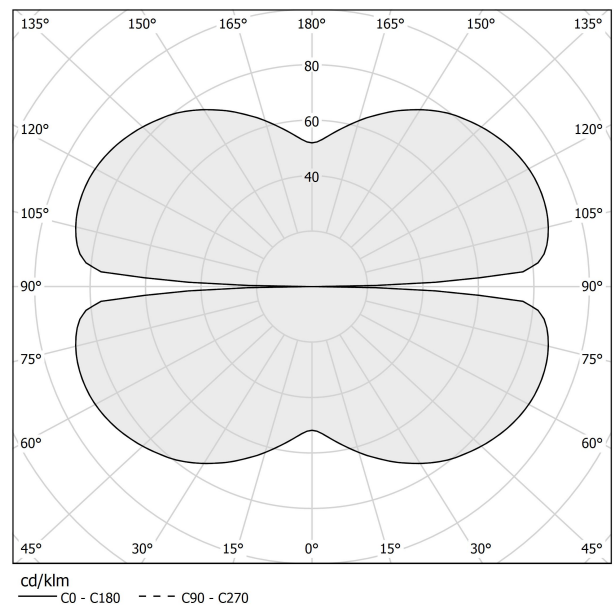

Polar diagram