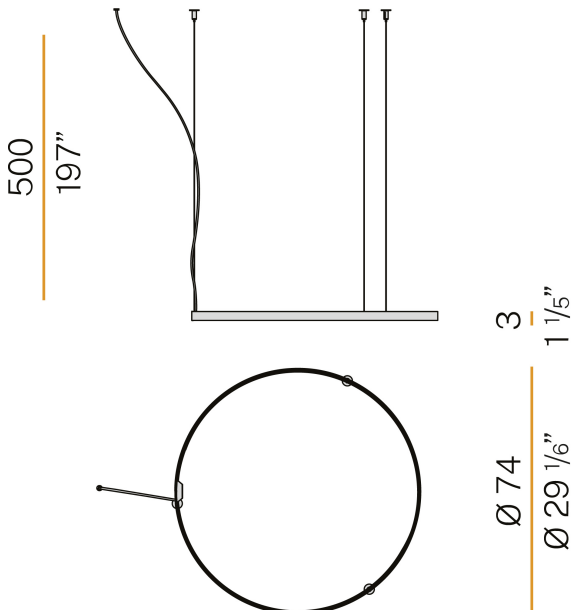

PANZERI

Zero Round

24V DC

M03317.075.0410

Data sheet

CODE	M03317.075.0410
SYSTEM POWER CONSUMPTION	36W
EFFICACY	84.97lm/W
LIGHT SOURCE	LED
LIGHT SOURCE LIFETIME	L70 (B50) 60.000h
COLOUR TEMPERATURE	3000K Ra>90
LIGHT DISTRIBUTION	diffused
POWER SUPPLY	24V DC
DRIVER	remote not included
NOMINAL LUMINOUS FLUX	4252lm
LUMEN OUTPUT	3059lm
EFFICIENCY	71.9%
WEIGHT	1,12 Kg
PROTECTION DEGREE	IP20
COLOUR TOLLERANCES	SDCM 3
PACKING DIMENSIONS	83,0 x 83,0 x 10,0 cm

Single or multiple suspension lighting fixture for interiors, with direct and indirect light emission.

Bended extruded aluminium structure in white, black, bronze, mat brass or titanium polyacrylic paint.

Extruded polycarbonate diffuser with opaline finish.

Suspension kit with griplocks and 5m (196,9") long steel cables.

5m (196,9") long power cable in transparent PVC.

Provided without power canopy.

Technical drawing