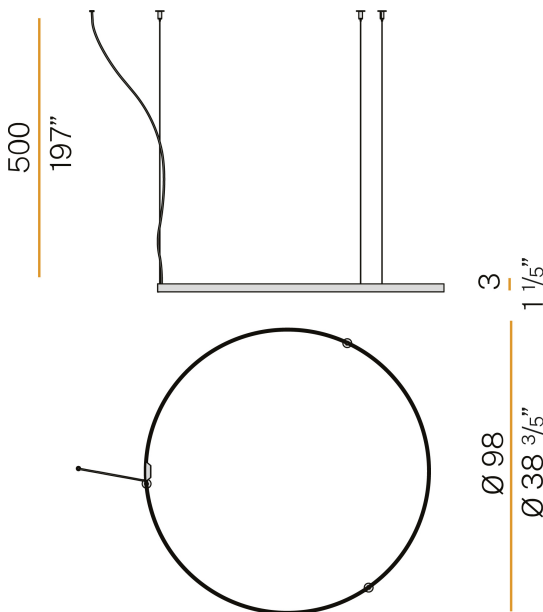

### Data sheet

CODE	M03302.100.0410
SYSTEM POWER CONSUMPTION	47W
EFFICACY	86.79lm/W
LIGHT SOURCE	LED
LIGHT SOURCE LIFETIME	L70 (B50) 60.000h
COLOUR TEMPERATURE	3000K Ra>90
LIGHT DISTRIBUTION	diffused
POWER SUPPLY	24V DC
DRIVER	remote not included
NOMINAL LUMINOUS FLUX	5670lm
LUMEN OUTPUT	4079lm
EFFICIENCY	71.9%
WEIGHT	1.43 Kg
PROTECTION DEGREE	IP20
COLOUR TOLLERANCES	SDCM 3
PACKING DIMENSIONS	107,0 x 107,0 x 11,0 cm

### Technical drawing

3.8  
1 1/2"

39.5  
1 5/8"