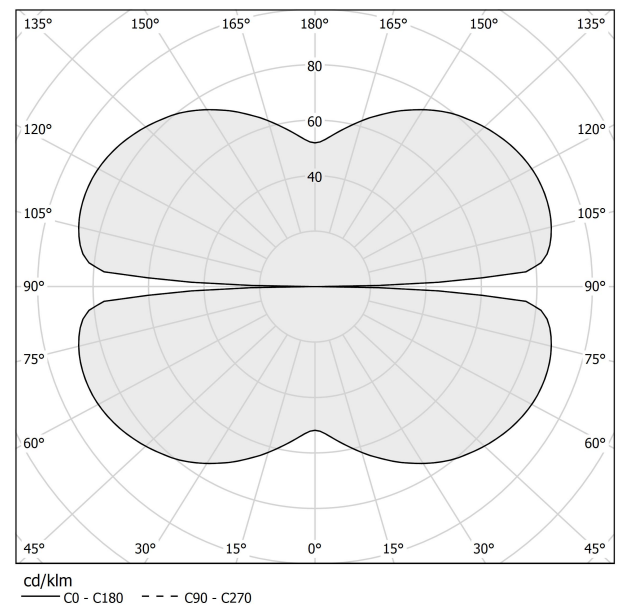

### Data sheet

CODE	M03302.100.0410
SYSTEM POWER CONSUMPTION	47W
EFFICACY	86.79lm/W
LIGHT SOURCE	LED
LIGHT SOURCE LIFETIME	L70 (B50) 60.000h
COLOUR TEMPERATURE	3000K Ra>90
LIGHT DISTRIBUTION	diffused
POWER SUPPLY	24V DC
DRIVER	remote not included
NOMINAL LUMINOUS FLUX	5670lm
LUMEN OUTPUT	4079lm
EFFICIENCY	71.9%
WEIGHT	1.43 Kg
PROTECTION DEGREE	IP20
COLOUR TOLLERANCES	SDCM 3
PACKING DIMENSIONS	107,0 x 107,0 x 11,0 cm

### Technical drawing

### Polar diagram