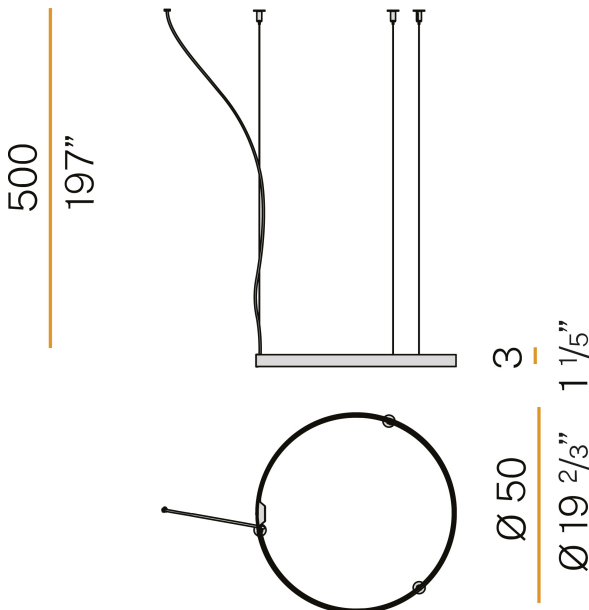

### Data sheet

CODE	M03302.050.0410
SYSTEM POWER CONSUMPTION	25W
EFFICACY	81.56lm/W
LIGHT SOURCE	LED
LIGHT SOURCE LIFETIME	L70 (B50) 60.000h
COLOUR TEMPERATURE	3000K Ra>90
LIGHT DISTRIBUTION	diffused
POWER SUPPLY	24V DC
DRIVER	remote not included
NOMINAL LUMINOUS FLUX	2835lm
LUMEN OUTPUT	2039lm
EFFICIENCY	71.9%
WEIGHT	0.83 Kg
PROTECTION DEGREE	IP20
COLOUR TOLLERANCES	SDCM 3
PACKING DIMENSIONS	58,0 x 58,0 x 10,0 cm

Extruded polycarbonate diffuser with opaline finish.

Suspension kit with griplocks and 5m (196,9") long steel cables.

5m (196,9") long power cable in transparent PVC.

Provided without power canopy.

### Technical drawing

3.8  
1 1/2"

39.5  
15 1/2"