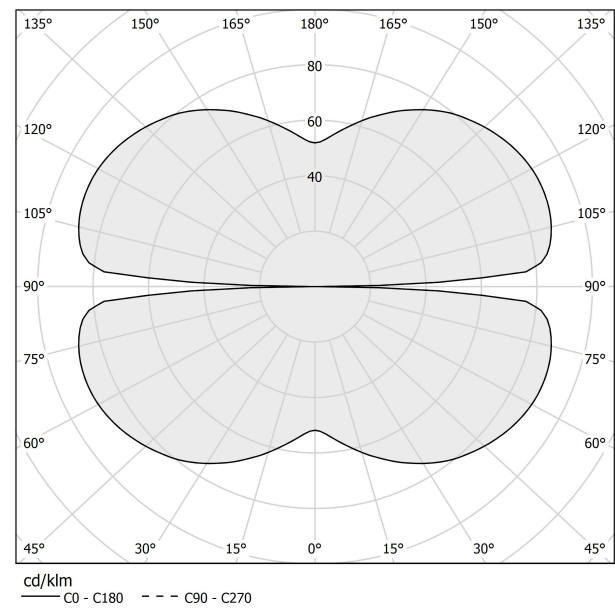

### Data sheet

CODE	M03302.050.0410
SYSTEM POWER CONSUMPTION	25W
EFFICACY	81.56lm/W
LIGHT SOURCE	LED
LIGHT SOURCE LIFETIME	L70 (B50) 60.000h
COLOUR TEMPERATURE	3000K Ra>90
LIGHT DISTRIBUTION	diffused
POWER SUPPLY	24V DC
DRIVER	remote not included
NOMINAL LUMINOUS FLUX	2835lm
LUMEN OUTPUT	2039lm
EFFICIENCY	71.9%
WEIGHT	0.83 Kg
PROTECTION DEGREE	IP20
COLOUR TOLLERANCES	SDCM 3
PACKING DIMENSIONS	58,0 x 58,0 x 10,0 cm

### Technical drawing

### Polar diagram