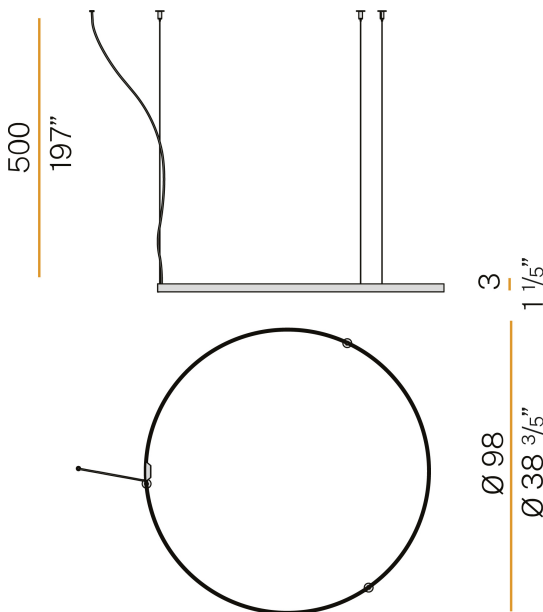

PANZERI

Zero Round

24V DC

M03301.100.0410

● white

Data sheet

CODE	M03301.100.0410
SYSTEM POWER CONSUMPTION	47W
EFFICACY	86.79lm/W
LIGHT SOURCE	LED
LIGHT SOURCE LIFETIME	L70 (B50) 60.000h
COLOUR TEMPERATURE	3000K Ra>90
LIGHT DISTRIBUTION	diffused
POWER SUPPLY	24V DC
DRIVER	remote not included
NOMINAL LUMINOUS FLUX	5670lm
LUMEN OUTPUT	4079lm
EFFICIENCY	71.9%
WEIGHT	1.43 Kg
PROTECTION DEGREE	IP20
COLOUR TOLLERANCES	SDCM 3
PACKING DIMENSIONS	107,0 x 107,0 x 11,0 cm

Extruded polycarbonate diffuser with opaline finish.

Suspension kit with griplocks and 5m (196,9") long steel cables.

5m (196,9") long power cable in transparent PVC.

Provided without power canopy.

Technical drawing