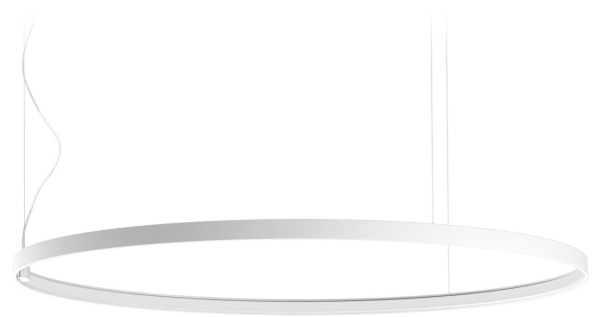

PANZERI

Zero Round

24V DC

M03301.100.0410

● white

Data sheet

CODE	M03301.100.0410
SYSTEM POWER CONSUMPTION	47W
EFFICACY	86.79lm/W
LIGHT SOURCE	LED
LIGHT SOURCE LIFETIME	L70 (B50) 60.000h
COLOUR TEMPERATURE	3000K Ra>90
LIGHT DISTRIBUTION	diffused
POWER SUPPLY	24V DC
DRIVER	remote not included
NOMINAL LUMINOUS FLUX	5670lm
LUMEN OUTPUT	4079lm
EFFICIENCY	71.9%
WEIGHT	1.43 Kg
PROTECTION DEGREE	IP20
COLOUR TOLLERANCES	SDCM 3
PACKING DIMENSIONS	107,0 x 107,0 x 11,0 cm

Single or multiple suspension lighting fixture for interiors, with direct and indirect light emission.

Bended extruded aluminium structure in white, black, bronze, mat brass or titanium polyacrylic paint.

Extruded polycarbonate diffuser with opaline finish.

Suspension kit with griplocks and 5m (196,9") long steel cables.

5m (196,9") long power cable in transparent PVC.

Provided without power canopy.

Technical drawing