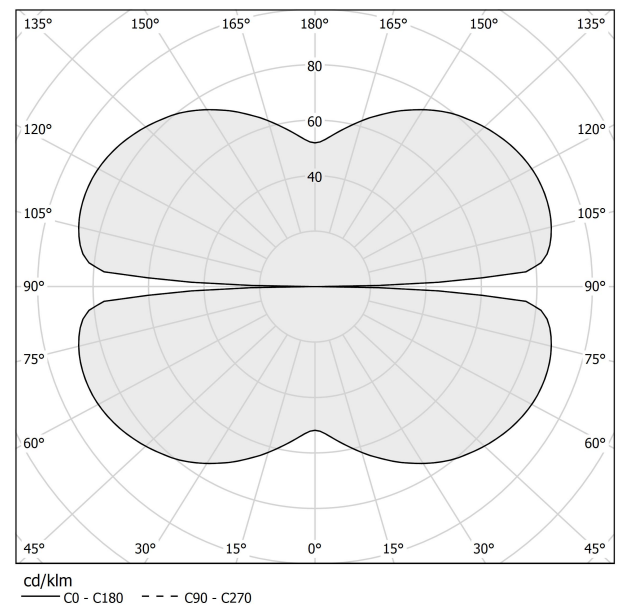

Polar diagram