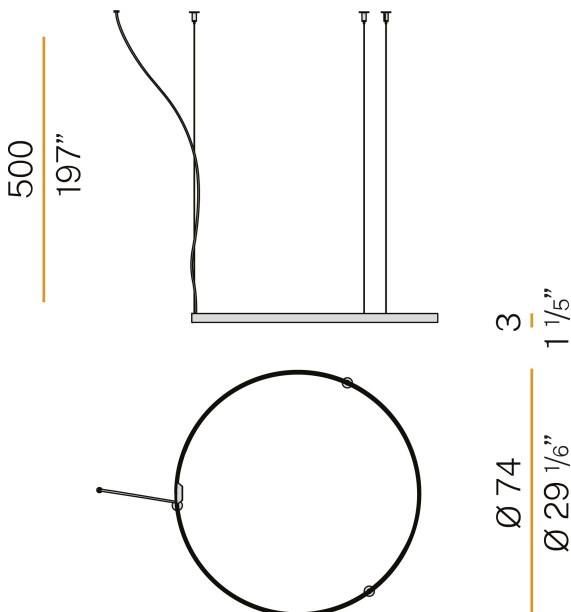

PANZERI

Zero Round

24V DC

M03301.075.0410

● white

Data sheet

CODE	M03301.075.0410
SYSTEM POWER CONSUMPTION	36W
EFFICACY	84.97lm/W
LIGHT SOURCE	LED
LIGHT SOURCE LIFETIME	L70 (B50) 60.000h
COLOUR TEMPERATURE	3000K Ra>90
LIGHT DISTRIBUTION	diffused
POWER SUPPLY	24V DC
DRIVER	remote not included
NOMINAL LUMINOUS FLUX	4252lm
LUMEN OUTPUT	3059lm
EFFICIENCY	71.9%
WEIGHT	1,12 Kg
PROTECTION DEGREE	IP20
COLOUR TOLLERANCES	SDCM 3
PACKING DIMENSIONS	83,0 x 83,0 x 10,0 cm

Extruded polycarbonate diffuser with opaline finish.

Suspension kit with griplocks and 5m (196,9") long steel cables.

5m (196,9") long power cable in transparent PVC.

Provided without power canopy.

Technical drawing

3.8
1 1/2"

39.5
15 1/2"