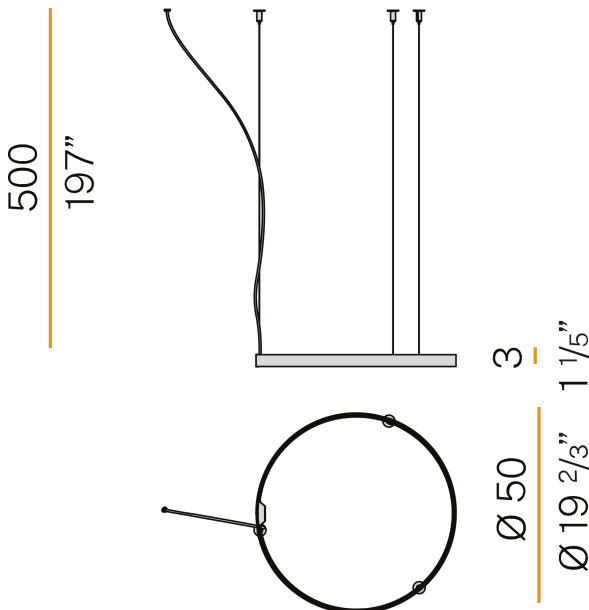

### Data sheet

CODE	M03301.050.0410
SYSTEM POWER CONSUMPTION	25W
EFFICACY	81.56lm/W
LIGHT SOURCE	LED
LIGHT SOURCE LIFETIME	L70 (B50) 60.000h
COLOUR TEMPERATURE	3000K Ra>90
LIGHT DISTRIBUTION	diffused
POWER SUPPLY	24V DC
DRIVER	remote not included
NOMINAL LUMINOUS FLUX	2835lm
LUMEN OUTPUT	2039lm
EFFICIENCY	71.9%
WEIGHT	0.83 Kg
PROTECTION DEGREE	IP20
COLOUR TOLLERANCES	SDCM 3
PACKING DIMENSIONS	58,0 x 58,0 x 10,0 cm

Extruded polycarbonate diffuser with opaline finish.

Suspension kit with griplocks and 5m (196,9") long steel cables.

5m (196,9") long power cable in transparent PVC.

Provided without power canopy.

### Technical drawing

8.8  
1 1/2"

32.5  
12 1/4"