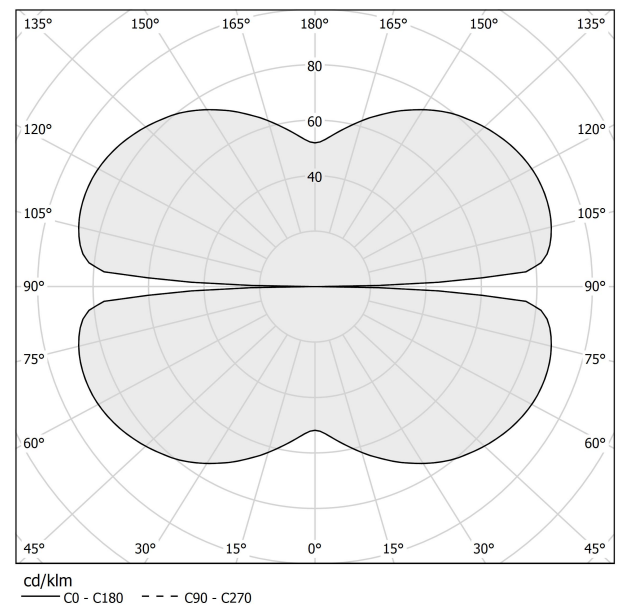

### Data sheet

CODE	M03301.050.0410
SYSTEM POWER CONSUMPTION	25W
EFFICACY	81.56lm/W
LIGHT SOURCE	LED
LIGHT SOURCE LIFETIME	L70 (B50) 60.000h
COLOUR TEMPERATURE	3000K Ra>90
LIGHT DISTRIBUTION	diffused
POWER SUPPLY	24V DC
DRIVER	remote not included
NOMINAL LUMINOUS FLUX	2835lm
LUMEN OUTPUT	2039lm
EFFICIENCY	71.9%
WEIGHT	0.83 Kg
PROTECTION DEGREE	IP20
COLOUR TOLLERANCES	SDCM 3
PACKING DIMENSIONS	58,0 x 58,0 x 10,0 cm

### Technical drawing

### Polar diagram