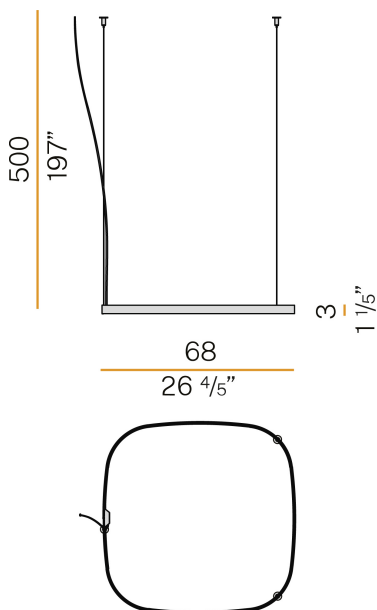

### Data sheet

CODE	M03230.075.0410
SYSTEM POWER CONSUMPTION	36W
EFFICACY	84.97lm/W
LIGHT SOURCE	LED
LIGHT SOURCE LIFETIME	L70 (B50) 60.000h
COLOUR TEMPERATURE	3000K Ra>90
LIGHT DISTRIBUTION	diffused
POWER SUPPLY	24V DC
DRIVER	remote not included
NOMINAL LUMINOUS FLUX	4252lm
LUMEN OUTPUT	3059lm
EFFICIENCY	71.9%
WEIGHT	1,21 Kg
PROTECTION DEGREE	IP20
COLOUR TOLLERANCES	SDCM 3
PACKING DIMENSIONS	83,0 x 83,0 x 10,0 cm

### Technical drawing

8.8  
1 1/2"

32.5  
12 1/4"