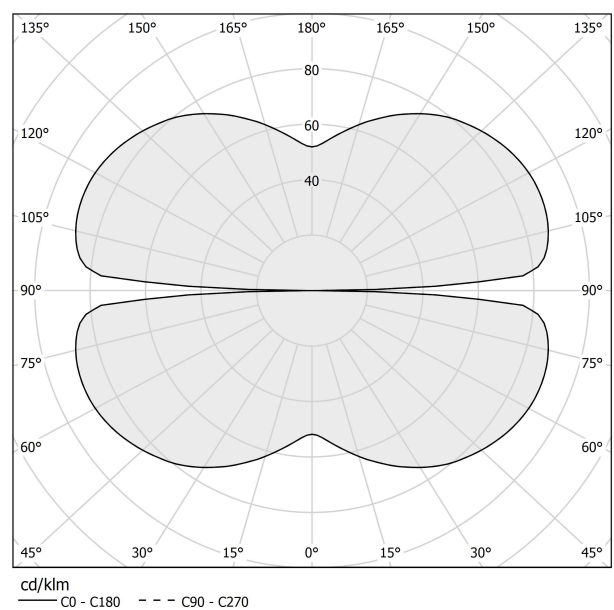

### Data sheet

CODE	M03230.075.0410
SYSTEM POWER CONSUMPTION	36W
EFFICACY	84.97lm/W
LIGHT SOURCE	LED
LIGHT SOURCE LIFETIME	L70 (B50) 60.000h
COLOUR TEMPERATURE	3000K Ra>90
LIGHT DISTRIBUTION	diffused
POWER SUPPLY	24V DC
DRIVER	remote not included
NOMINAL LUMINOUS FLUX	4252lm
LUMEN OUTPUT	3059lm
EFFICIENCY	71.9%
WEIGHT	1,21 Kg
PROTECTION DEGREE	IP20
COLOUR TOLLERANCES	SDCM 3
PACKING DIMENSIONS	83,0 x 83,0 x 10,0 cm

### Technical drawing

### Polar diagram