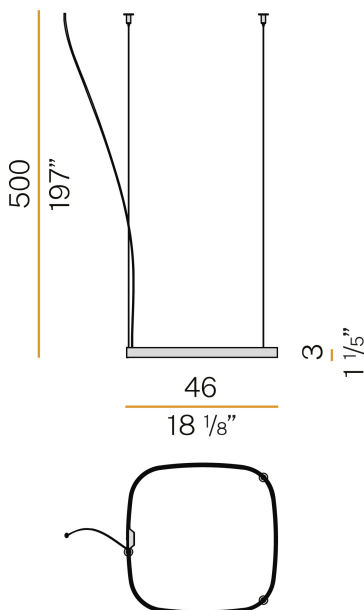

### Data sheet

CODE	M03230.050.0510
SYSTEM POWER CONSUMPTION	25W
EFFICACY	81.56lm/W
LIGHT SOURCE	LED
LIGHT SOURCE LIFETIME	L70 (B50) 60.000h
COLOUR TEMPERATURE	2700K Ra>90
LIGHT DISTRIBUTION	diffused
POWER SUPPLY	24V DC
DRIVER	remote not included
NOMINAL LUMINOUS FLUX	2835lm
LUMEN OUTPUT	2039lm
EFFICIENCY	71.9%
WEIGHT	0.92 Kg
PROTECTION DEGREE	IP20
COLOUR TOLLERANCES	SDCM 3
PACKING DIMENSIONS	58,0 x 58,0 x 10,0 cm

### Technical drawing

3.8  
1 1/2"

32.5  
12 1/4"