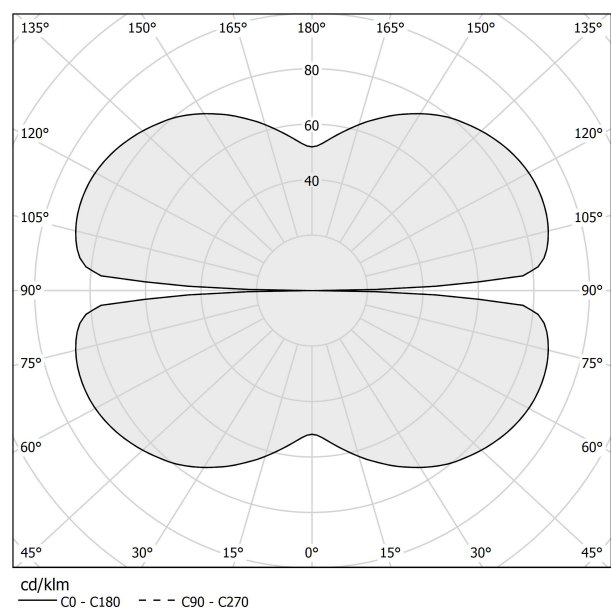

### Data sheet

CODE	M03230.050.0510
SYSTEM POWER CONSUMPTION	25W
EFFICACY	81.56lm/W
LIGHT SOURCE	LED
LIGHT SOURCE LIFETIME	L70 (B50) 60.000h
COLOUR TEMPERATURE	2700K Ra>90
LIGHT DISTRIBUTION	diffused
POWER SUPPLY	24V DC
DRIVER	remote not included
NOMINAL LUMINOUS FLUX	2835lm
LUMEN OUTPUT	2039lm
EFFICIENCY	71.9%
WEIGHT	0.92 Kg
PROTECTION DEGREE	IP20
COLOUR TOLLERANCES	SDCM 3
PACKING DIMENSIONS	58,0 x 58,0 x 10,0 cm

### Technical drawing

### Polar diagram