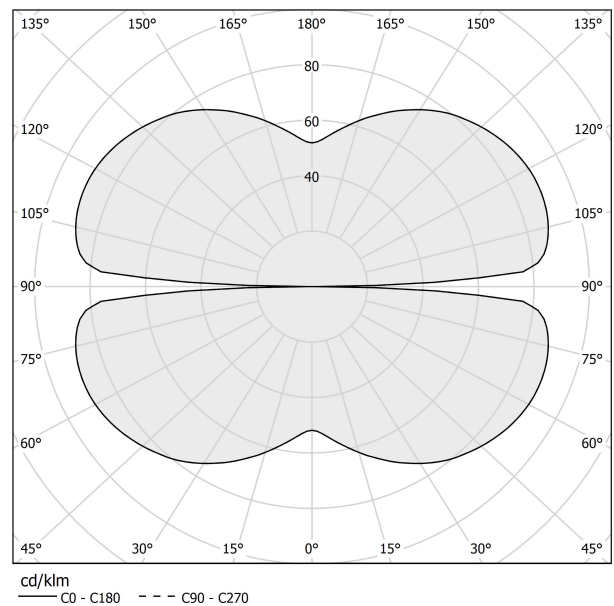

### Data sheet

CODE	M03219.075.0510
SYSTEM POWER CONSUMPTION	36W
EFFICACY	84.97lm/W
LIGHT SOURCE	LED
LIGHT SOURCE LIFETIME	L70 (B50) 60.000h
COLOUR TEMPERATURE	2700K Ra>90
LIGHT DISTRIBUTION	diffused
POWER SUPPLY	24V DC
DRIVER	remote not included
NOMINAL LUMINOUS FLUX	4252lm
LUMEN OUTPUT	3059lm
EFFICIENCY	71.9%
WEIGHT	1,21 Kg
PROTECTION DEGREE	IP20
COLOUR TOLLERANCES	SDCM 3
PACKING DIMENSIONS	83,0 x 83,0 x 10,0 cm

### Technical drawing

### Polar diagram