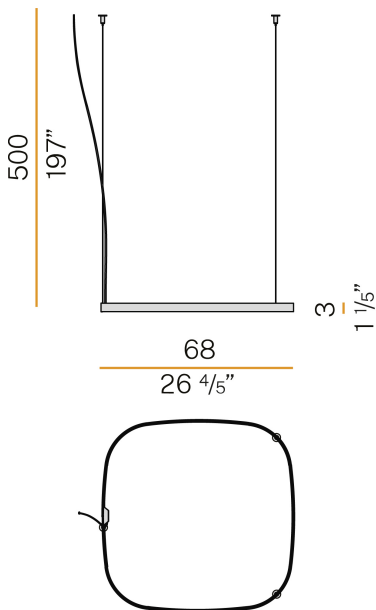

### Data sheet

CODE	M03219.075.0510
SYSTEM POWER CONSUMPTION	36W
EFFICACY	84.97lm/W
LIGHT SOURCE	LED
LIGHT SOURCE LIFETIME	L70 (B50) 60.000h
COLOUR TEMPERATURE	2700K Ra>90
LIGHT DISTRIBUTION	diffused
POWER SUPPLY	24V DC
DRIVER	remote not included
NOMINAL LUMINOUS FLUX	4252lm
LUMEN OUTPUT	3059lm
EFFICIENCY	71.9%
WEIGHT	1,21 Kg
PROTECTION DEGREE	IP20
COLOUR TOLLERANCES	SDCM 3
PACKING DIMENSIONS	83,0 x 83,0 x 10,0 cm

### Technical drawing

8.8  
1 1/2"

32.5  
12 1/4"