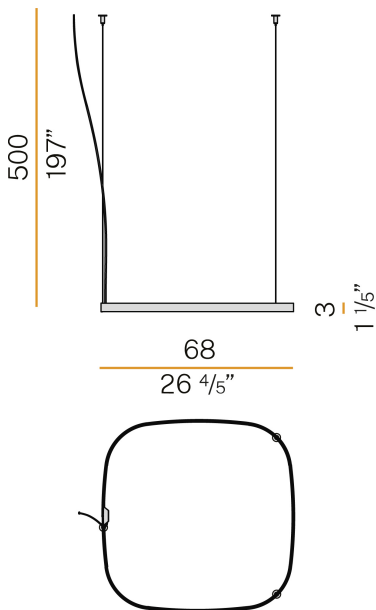

PANZERI

Zero Square

24V DC

M03219.075.0410

 mat brass

Data sheet

CODE	M03219.075.0410
SYSTEM POWER CONSUMPTION	36W
EFFICACY	84.97lm/W
LIGHT SOURCE	LED
LIGHT SOURCE LIFETIME	L70 (B50) 60.000h
COLOUR TEMPERATURE	3000K Ra>90
LIGHT DISTRIBUTION	diffused
POWER SUPPLY	24V DC
DRIVER	remote not included
NOMINAL LUMINOUS FLUX	4252lm
LUMEN OUTPUT	3059lm
EFFICIENCY	71.9%
WEIGHT	1,21 Kg
PROTECTION DEGREE	IP20
COLOUR TOLLERANCES	SDCM 3
PACKING DIMENSIONS	83,0 x 83,0 x 10,0 cm

Extruded polycarbonate diffuser with opaline finish.

Suspension kit with griplocks and 5m (196,9") long steel cables.

5m (196,9") long power cable in transparent PVC.

Provided without power canopy.

Technical drawing