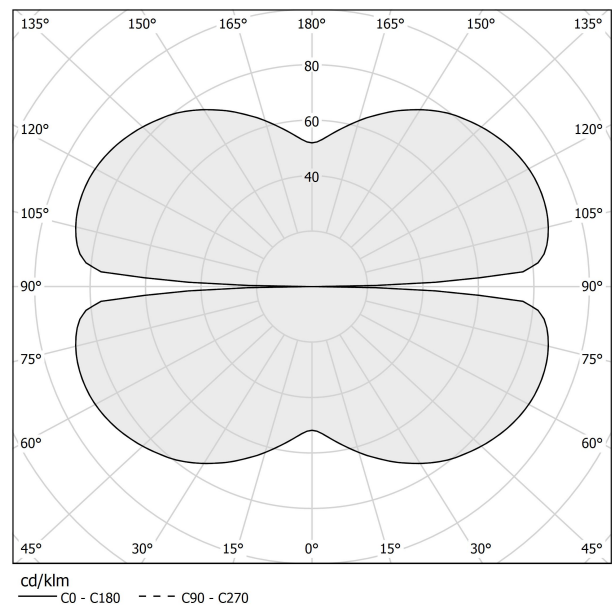

### Data sheet

CODE	M03219.050.0410
SYSTEM POWER CONSUMPTION	25W
EFFICACY	81.56lm/W
LIGHT SOURCE	LED
LIGHT SOURCE LIFETIME	L70 (B50) 60.000h
COLOUR TEMPERATURE	3000K Ra>90
LIGHT DISTRIBUTION	diffused
POWER SUPPLY	24V DC
DRIVER	remote not included
NOMINAL LUMINOUS FLUX	2835lm
LUMEN OUTPUT	2039lm
EFFICIENCY	71.9%
WEIGHT	0.92 Kg
PROTECTION DEGREE	IP20
COLOUR TOLLERANCES	SDCM 3
PACKING DIMENSIONS	58,0 x 58,0 x 10,0 cm

### Technical drawing

### Polar diagram