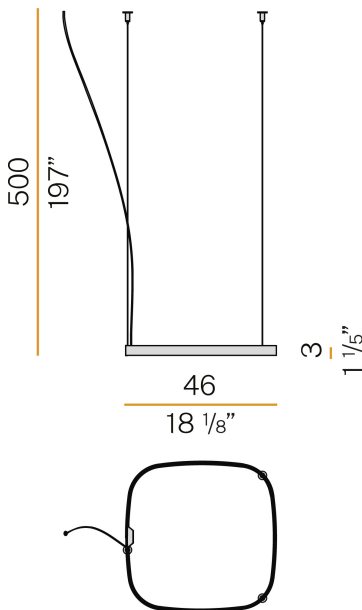

### Data sheet

CODE	M03219.050.0410
SYSTEM POWER CONSUMPTION	25W
EFFICACY	81.56lm/W
LIGHT SOURCE	LED
LIGHT SOURCE LIFETIME	L70 (B50) 60.000h
COLOUR TEMPERATURE	3000K Ra>90
LIGHT DISTRIBUTION	diffused
POWER SUPPLY	24V DC
DRIVER	remote not included
NOMINAL LUMINOUS FLUX	2835lm
LUMEN OUTPUT	2039lm
EFFICIENCY	71.9%
WEIGHT	0.92 Kg
PROTECTION DEGREE	IP20
COLOUR TOLLERANCES	SDCM 3
PACKING DIMENSIONS	58,0 x 58,0 x 10,0 cm

### Technical drawing

8.8  
1 1/2"

32.5  
12 1/4"