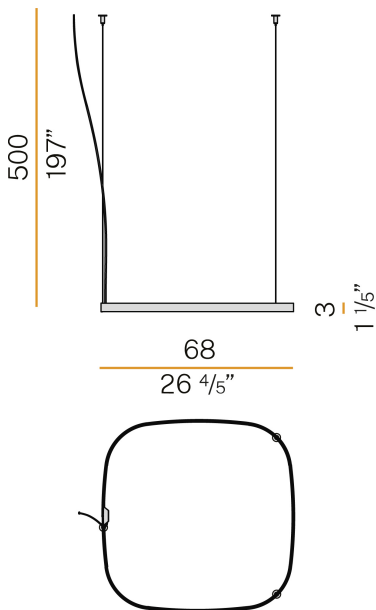

### Data sheet

CODE	M03217.075.0510
SYSTEM POWER CONSUMPTION	36W
EFFICACY	84.97lm/W
LIGHT SOURCE	LED
LIGHT SOURCE LIFETIME	L70 (B50) 60.000h
COLOUR TEMPERATURE	2700K Ra>90
LIGHT DISTRIBUTION	diffused
POWER SUPPLY	24V DC
DRIVER	remote not included
NOMINAL LUMINOUS FLUX	4252lm
LUMEN OUTPUT	3059lm
EFFICIENCY	71.9%
WEIGHT	1,21 Kg
PROTECTION DEGREE	IP20
COLOUR TOLLERANCES	SDCM 3
PACKING DIMENSIONS	83,0 x 83,0 x 10,0 cm

### Technical drawing

8.8  
1 1/2"

32.5  
12 1/4"