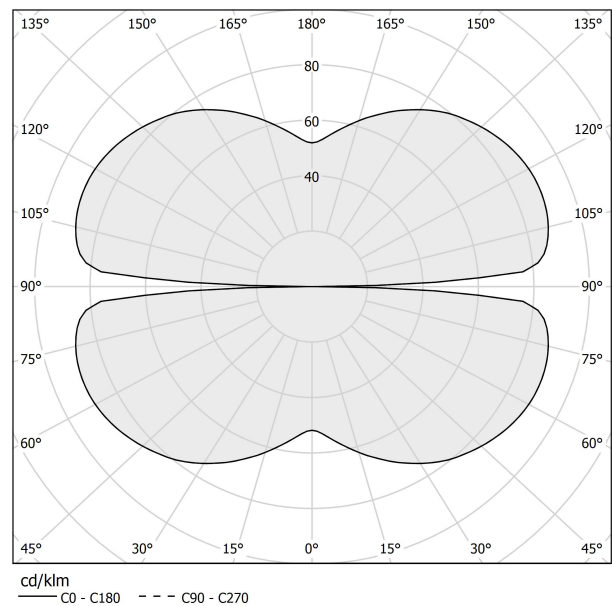

### Data sheet

CODE	M03217.075.0510
SYSTEM POWER CONSUMPTION	36W
EFFICACY	84.97lm/W
LIGHT SOURCE	LED
LIGHT SOURCE LIFETIME	L70 (B50) 60.000h
COLOUR TEMPERATURE	2700K Ra>90
LIGHT DISTRIBUTION	diffused
POWER SUPPLY	24V DC
DRIVER	remote not included
NOMINAL LUMINOUS FLUX	4252lm
LUMEN OUTPUT	3059lm
EFFICIENCY	71.9%
WEIGHT	1,21 Kg
PROTECTION DEGREE	IP20
COLOUR TOLLERANCES	SDCM 3
PACKING DIMENSIONS	83,0 x 83,0 x 10,0 cm

### Technical drawing

### Polar diagram