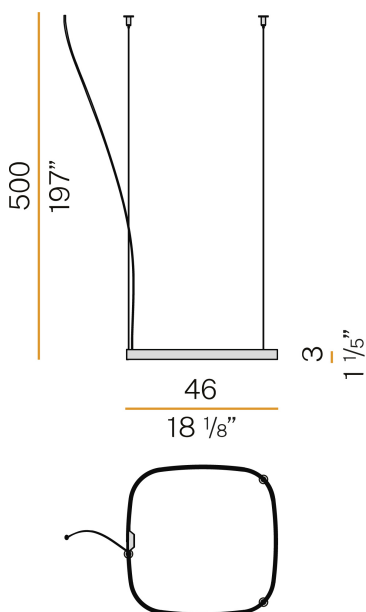

PANZERI

Zero Square

24V DC
M03217.050.0410

● bronze

Data sheet

| | |
|--------------------------|-----------------------|
| CODE | M03217.050.0410 |
| SYSTEM POWER CONSUMPTION | 25W |
| EFFICACY | 81.56lm/W |
| LIGHT SOURCE | LED |
| LIGHT SOURCE LIFETIME | L70 (B50) 60.000h |
| COLOUR TEMPERATURE | 3000K Ra>90 |
| LIGHT DISTRIBUTION | diffused |
| POWER SUPPLY | 24V DC |
| DRIVER | remote not included |
| NOMINAL LUMINOUS FLUX | 2835lm |
| LUMEN OUTPUT | 2039lm |
| EFFICIENCY | 71.9% |
| WEIGHT | 0.92 Kg |
| PROTECTION DEGREE | IP20 |
| COLOUR TOLLERANCES | SDCM 3 |
| PACKING DIMENSIONS | 58,0 x 58,0 x 10,0 cm |

Single or multiple suspension lighting fixture for interiors, with direct and indirect light emission.

Bended extruded aluminium structure in white, black, bronze, mat brass or titanium polyacrylic paint.

Extruded polycarbonate diffuser with opaline finish.

Suspension kit with griplocks and 5m (196,9") long steel cables.

5m (196,9") long power cable in transparent PVC.

Provided without power canopy.

Technical drawing