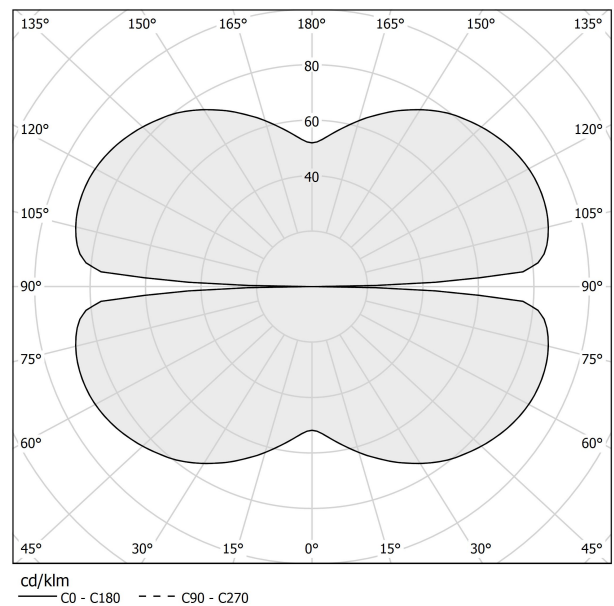

### Data sheet

CODE	M03202.075.0510
SYSTEM POWER CONSUMPTION	36W
EFFICACY	84.97lm/W
LIGHT SOURCE	LED
LIGHT SOURCE LIFETIME	L70 (B50) 60.000h
COLOUR TEMPERATURE	2700K Ra>90
LIGHT DISTRIBUTION	diffused
POWER SUPPLY	24V DC
DRIVER	remote not included
NOMINAL LUMINOUS FLUX	4252lm
LUMEN OUTPUT	3059lm
EFFICIENCY	71.9%
WEIGHT	1,21 Kg
PROTECTION DEGREE	IP20
COLOUR TOLLERANCES	SDCM 3
PACKING DIMENSIONS	83,0 x 83,0 x 10,0 cm

### Technical drawing

### Polar diagram