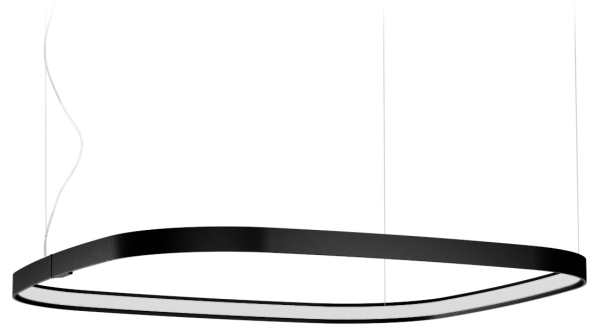

## Zero Square

24V DC

M03202.075.0510

● black

### Data sheet

CODE	M03202.075.0510
SYSTEM POWER CONSUMPTION	36W
EFFICACY	84.97lm/W
LIGHT SOURCE	LED
LIGHT SOURCE LIFETIME	L70 (B50) 60.000h
COLOUR TEMPERATURE	2700K Ra>90
LIGHT DISTRIBUTION	diffused
POWER SUPPLY	24V DC
DRIVER	remote not included
NOMINAL LUMINOUS FLUX	4252lm
LUMEN OUTPUT	3059lm
EFFICIENCY	71.9%
WEIGHT	1,21 Kg
PROTECTION DEGREE	IP20
COLOUR TOLLERANCES	SDCM 3
PACKING DIMENSIONS	83,0 x 83,0 x 10,0 cm

Single or multiple suspension lighting fixture for interiors, with direct and indirect light emission.

Bended extruded aluminium structure in white, black, bronze, mat brass or titanium polyacrylic paint.

Extruded polycarbonate diffuser with opaline finish.

Suspension kit with griplocks and 5m (196,9") long steel cables.

5m (196,9") long power cable in transparent PVC.

Provided without power canopy.