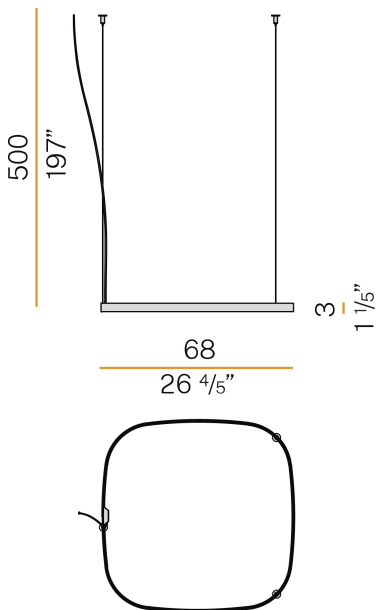

### Data sheet

CODE	M03202.075.0510
SYSTEM POWER CONSUMPTION	36W
EFFICACY	84.97lm/W
LIGHT SOURCE	LED
LIGHT SOURCE LIFETIME	L70 (B50) 60.000h
COLOUR TEMPERATURE	2700K Ra>90
LIGHT DISTRIBUTION	diffused
POWER SUPPLY	24V DC
DRIVER	remote not included
NOMINAL LUMINOUS FLUX	4252lm
LUMEN OUTPUT	3059lm
EFFICIENCY	71.9%
WEIGHT	1,21 Kg
PROTECTION DEGREE	IP20
COLOUR TOLLERANCES	SDCM 3
PACKING DIMENSIONS	83,0 x 83,0 x 10,0 cm

### Technical drawing

8.8  
1 1/2"

32.5  
12 1/4"