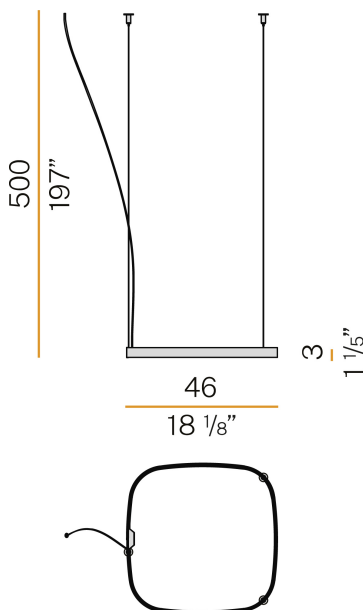

### Data sheet

CODE	M03202.050.0510
SYSTEM POWER CONSUMPTION	25W
EFFICACY	81.56lm/W
LIGHT SOURCE	LED
LIGHT SOURCE LIFETIME	L70 (B50) 60.000h
COLOUR TEMPERATURE	2700K Ra>90
LIGHT DISTRIBUTION	diffused
POWER SUPPLY	24V DC
DRIVER	remote not included
NOMINAL LUMINOUS FLUX	2835lm
LUMEN OUTPUT	2039lm
EFFICIENCY	71.9%
WEIGHT	0.92 Kg
PROTECTION DEGREE	IP20
COLOUR TOLLERANCES	SDCM 3
PACKING DIMENSIONS	58,0 x 58,0 x 10,0 cm

### Technical drawing

8.8  
1 1/2"

32.5  
12 1/4"