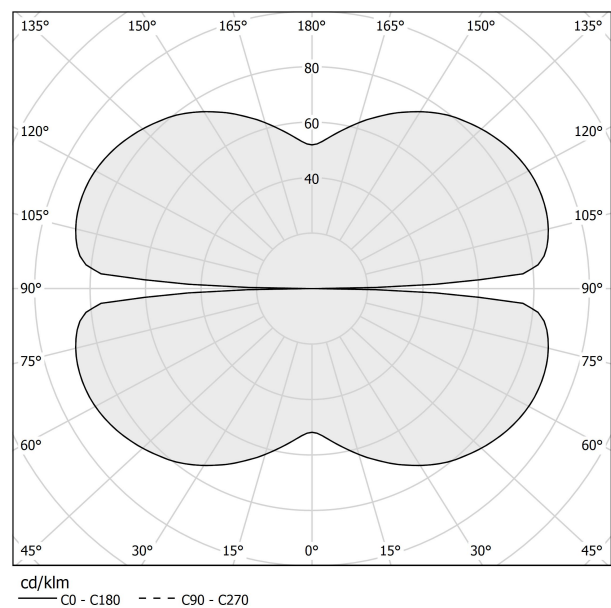

### Data sheet

CODE	M03202.050.0510
SYSTEM POWER CONSUMPTION	25W
EFFICACY	81.56lm/W
LIGHT SOURCE	LED
LIGHT SOURCE LIFETIME	L70 (B50) 60.000h
COLOUR TEMPERATURE	2700K Ra>90
LIGHT DISTRIBUTION	diffused
POWER SUPPLY	24V DC
DRIVER	remote not included
NOMINAL LUMINOUS FLUX	2835lm
LUMEN OUTPUT	2039lm
EFFICIENCY	71.9%
WEIGHT	0.92 Kg
PROTECTION DEGREE	IP20
COLOUR TOLLERANCES	SDCM 3
PACKING DIMENSIONS	58,0 x 58,0 x 10,0 cm

### Technical drawing

### Polar diagram