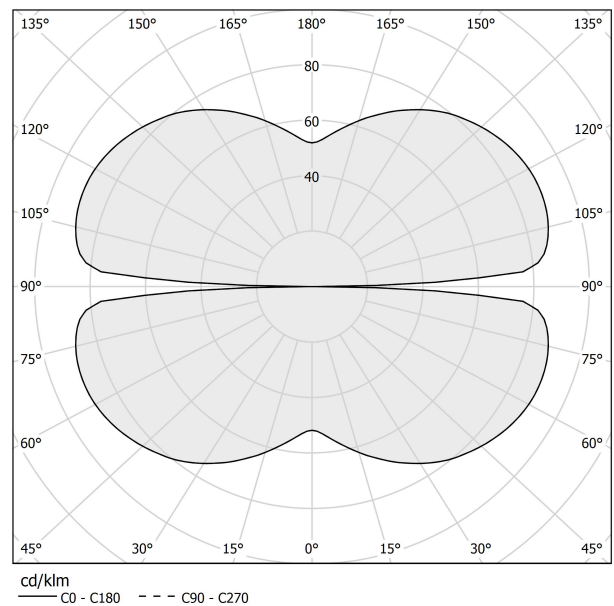

Polar diagram