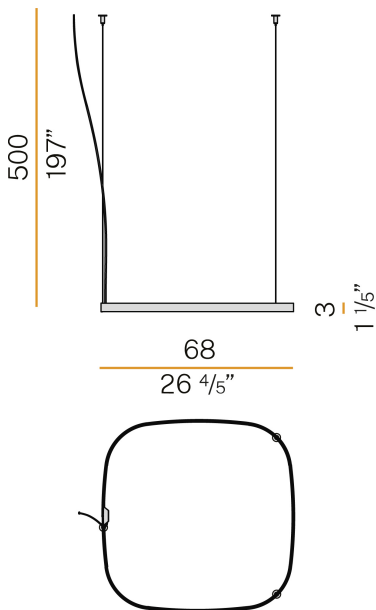

PANZERI

Zero Square

24V DC

M03201.075.0410

● white

Data sheet

CODE	M03201.075.0410
SYSTEM POWER CONSUMPTION	36W
EFFICACY	84.97lm/W
LIGHT SOURCE	LED
LIGHT SOURCE LIFETIME	L70 (B50) 60.000h
COLOUR TEMPERATURE	3000K Ra>90
LIGHT DISTRIBUTION	diffused
POWER SUPPLY	24V DC
DRIVER	remote not included
NOMINAL LUMINOUS FLUX	4252lm
LUMEN OUTPUT	3059lm
EFFICIENCY	71.9%
WEIGHT	1,21 Kg
PROTECTION DEGREE	IP20
COLOUR TOLLERANCES	SDCM 3
PACKING DIMENSIONS	83,0 x 83,0 x 10,0 cm

Extruded polycarbonate diffuser with opaline finish.

Suspension kit with griplocks and 5m (196,9") long steel cables.

5m (196,9") long power cable in transparent PVC.

Provided without power canopy.

Technical drawing