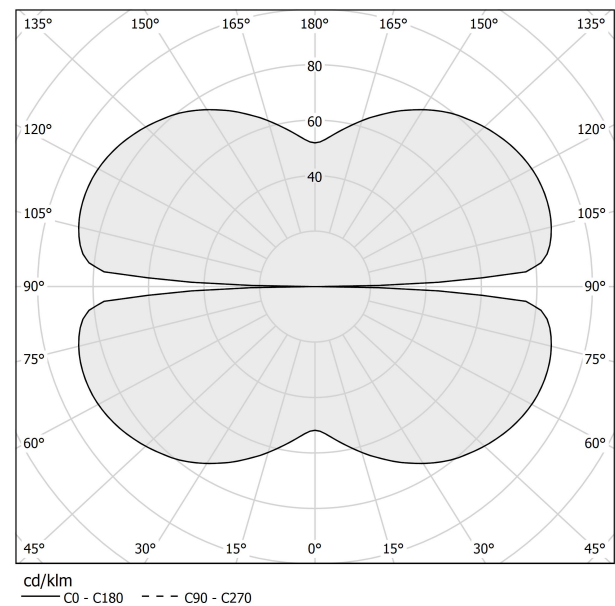

Polar diagram