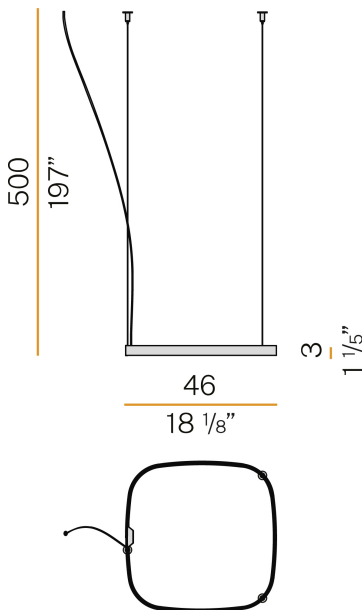

PANZERI

Zero Square

24V DC

M03201.050.0510

● white

Data sheet

CODE	M03201.050.0510
SYSTEM POWER CONSUMPTION	25W
EFFICACY	81.56lm/W
LIGHT SOURCE	LED
LIGHT SOURCE LIFETIME	L70 (B50) 60.000h
COLOUR TEMPERATURE	2700K Ra>90
LIGHT DISTRIBUTION	diffused
POWER SUPPLY	24V DC
DRIVER	remote not included
NOMINAL LUMINOUS FLUX	2835lm
LUMEN OUTPUT	2039lm
EFFICIENCY	71.9%
WEIGHT	0.92 Kg
PROTECTION DEGREE	IP20
COLOUR TOLLERANCES	SDCM 3
PACKING DIMENSIONS	58,0 x 58,0 x 10,0 cm

Extruded polycarbonate diffuser with opaline finish.

Suspension kit with griplocks and 5m (196,9") long steel cables.

5m (196,9") long power cable in transparent PVC.

Provided without power canopy.

Technical drawing