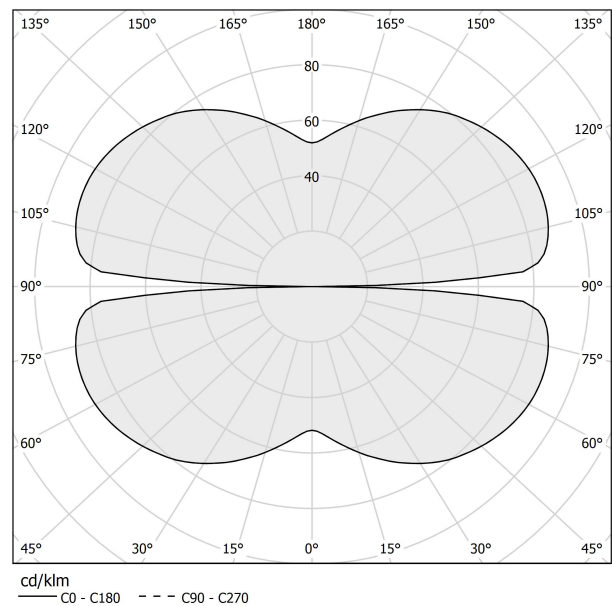

Polar diagram