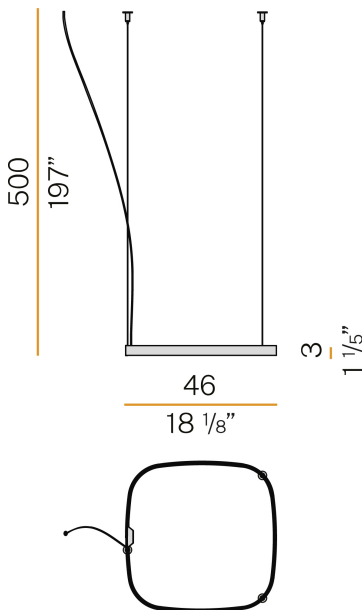

PANZERI

Zero Square

24V DC

M03201.050.0410

● white

Data sheet

CODE	M03201.050.0410
SYSTEM POWER CONSUMPTION	25W
EFFICACY	81.56lm/W
LIGHT SOURCE	LED
LIGHT SOURCE LIFETIME	L70 (B50) 60.000h
COLOUR TEMPERATURE	3000K Ra>90
LIGHT DISTRIBUTION	diffused
POWER SUPPLY	24V DC
DRIVER	remote not included
NOMINAL LUMINOUS FLUX	2835lm
LUMEN OUTPUT	2039lm
EFFICIENCY	71.9%
WEIGHT	0.92 Kg
PROTECTION DEGREE	IP20
COLOUR TOLLERANCES	SDCM 3
PACKING DIMENSIONS	58,0 x 58,0 x 10,0 cm

Single or multiple suspension lighting fixture for interiors, with direct and indirect light emission.

Bended extruded aluminium structure in white, black, bronze, mat brass or titanium polyacrylic paint.

Extruded polycarbonate diffuser with opaline finish.

Suspension kit with griplocks and 5m (196,9") long steel cables.

5m (196,9") long power cable in transparent PVC.

Provided without power canopy.

Technical drawing