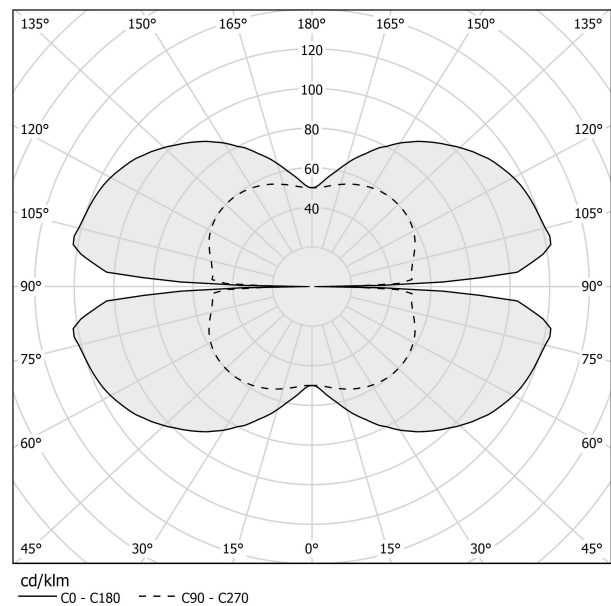

Polar diagram