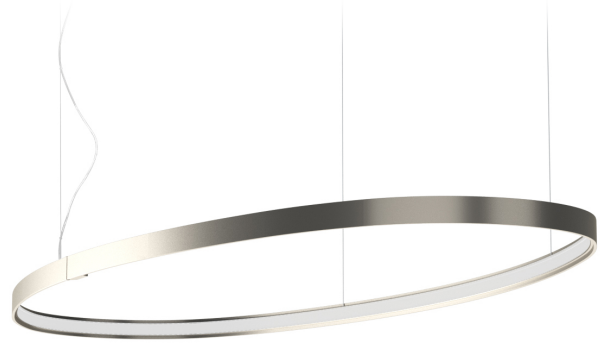

PANZERI

Zero Ellipse

24V DC

M03130.130.0510

titanium

Data sheet

CODE	M03130.130.0510
SYSTEM POWER CONSUMPTION	47W
EFFICACY	86.79lm/W
LIGHT SOURCE	LED
LIGHT SOURCE LIFETIME	L70 (B50) 60.000h
COLOUR TEMPERATURE	2700K Ra>90
LIGHT DISTRIBUTION	diffused
POWER SUPPLY	24V DC
DRIVER	remote not included
NOMINAL LUMINOUS FLUX	5670lm
LUMEN OUTPUT	4079lm
EFFICIENCY	71.9%
WEIGHT	1.53 Kg
PROTECTION DEGREE	IP20
COLOUR TOLLERANCES	SDCM 3
PACKING DIMENSIONS	71,0 x 136,0 x 10,0 cm

Single or multiple suspension lighting fixture for interiors, with direct and indirect light emission.

Bended extruded aluminium structure in white, black, bronze, mat brass or titanium polyacrylic paint.

Extruded polycarbonate diffuser with opaline finish.

Suspension kit with griplocks and 5m (196,9") long steel cables.

5m (196,9") long power cable in transparent PVC.

Provided without power canopy.

Technical drawing