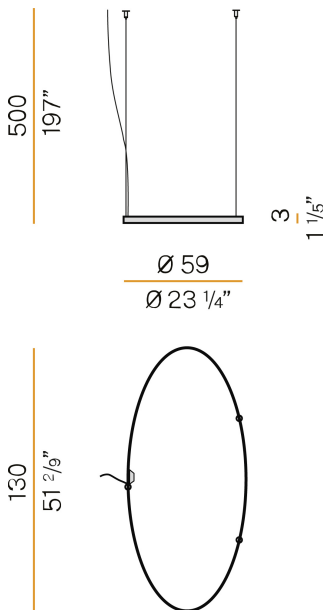

PANZERI

Zero Ellipse

24V DC

M03130.130.0510

titanium

Data sheet

CODE	M03130.130.0510
SYSTEM POWER CONSUMPTION	47W
EFFICACY	86.79lm/W
LIGHT SOURCE	LED
LIGHT SOURCE LIFETIME	L70 (B50) 60.000h
COLOUR TEMPERATURE	2700K Ra>90
LIGHT DISTRIBUTION	diffused
POWER SUPPLY	24V DC
DRIVER	remote not included
NOMINAL LUMINOUS FLUX	5670lm
LUMEN OUTPUT	4079lm
EFFICIENCY	71.9%
WEIGHT	1.53 Kg
PROTECTION DEGREE	IP20
COLOUR TOLLERANCES	SDCM 3
PACKING DIMENSIONS	71,0 x 136,0 x 10,0 cm

Extruded polycarbonate diffuser with opaline finish.

Suspension kit with griplocks and 5m (196,9") long steel cables.

5m (196,9") long power cable in transparent PVC.

Provided without power canopy.

Technical drawing