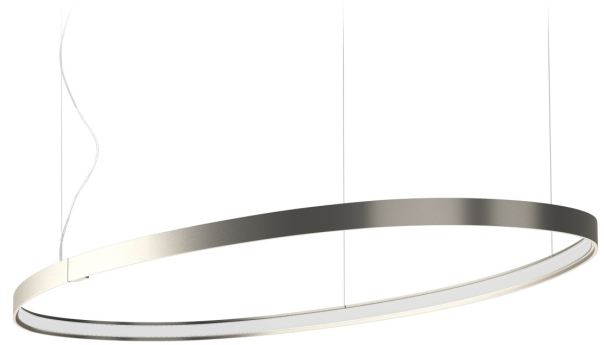

## Zero Ellipse

24V DC

M03130.130.0410

titanium

### Data sheet

CODE	M03130.130.0410
SYSTEM POWER CONSUMPTION	47W
EFFICACY	86.79lm/W
LIGHT SOURCE	LED
LIGHT SOURCE LIFETIME	L70 (B50) 60.000h
COLOUR TEMPERATURE	3000K Ra>90
LIGHT DISTRIBUTION	diffused
POWER SUPPLY	24V DC
DRIVER	remote not included
NOMINAL LUMINOUS FLUX	5670lm
LUMEN OUTPUT	4079lm
EFFICIENCY	71.9%
WEIGHT	1.53 Kg
PROTECTION DEGREE	IP20
COLOUR TOLLERANCES	SDCM 3
PACKING DIMENSIONS	71,0 x 136,0 x 10,0 cm

Single or multiple suspension lighting fixture for interiors, with direct and indirect light emission.

Bended extruded aluminium structure in white, black, bronze, mat brass or titanium polyacrylic paint.

Extruded polycarbonate diffuser with opaline finish.

Suspension kit with griplocks and 5m (196,9") long steel cables.

5m (196,9") long power cable in transparent PVC.

Provided without power canopy.