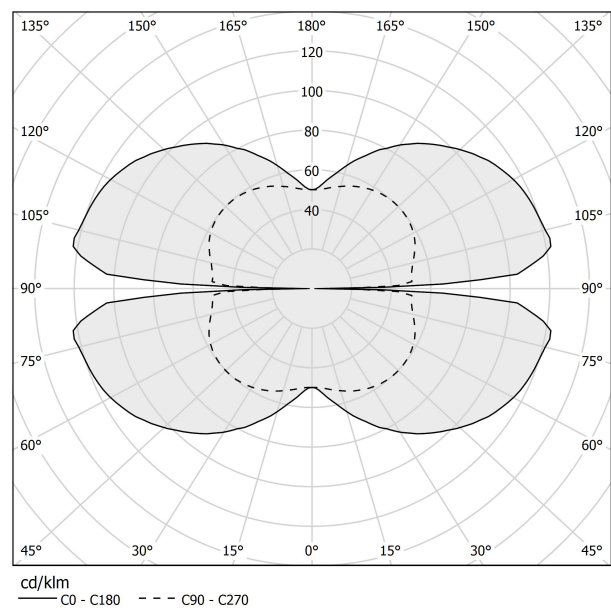

### Data sheet

CODE	M03130.130.0410
SYSTEM POWER CONSUMPTION	47W
EFFICACY	86.79lm/W
LIGHT SOURCE	LED
LIGHT SOURCE LIFETIME	L70 (B50) 60.000h
COLOUR TEMPERATURE	3000K Ra>90
LIGHT DISTRIBUTION	diffused
POWER SUPPLY	24V DC
DRIVER	remote not included
NOMINAL LUMINOUS FLUX	5670lm
LUMEN OUTPUT	4079lm
EFFICIENCY	71.9%
WEIGHT	1.53 Kg
PROTECTION DEGREE	IP20
COLOUR TOLLERANCES	SDCM 3
PACKING DIMENSIONS	71,0 x 136,0 x 10,0 cm

### Technical drawing

### Polar diagram