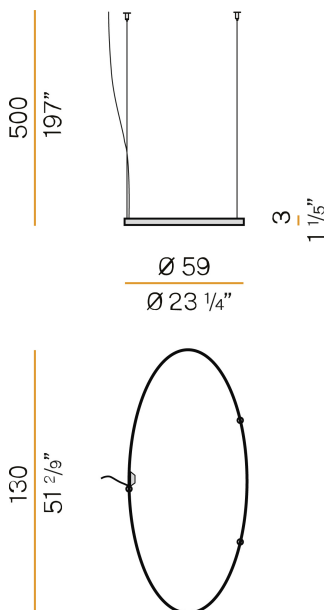

### Data sheet

CODE	M03130.130.0410
SYSTEM POWER CONSUMPTION	47W
EFFICACY	86.79lm/W
LIGHT SOURCE	LED
LIGHT SOURCE LIFETIME	L70 (B50) 60.000h
COLOUR TEMPERATURE	3000K Ra>90
LIGHT DISTRIBUTION	diffused
POWER SUPPLY	24V DC
DRIVER	remote not included
NOMINAL LUMINOUS FLUX	5670lm
LUMEN OUTPUT	4079lm
EFFICIENCY	71.9%
WEIGHT	1.53 Kg
PROTECTION DEGREE	IP20
COLOUR TOLLERANCES	SDCM 3
PACKING DIMENSIONS	71,0 x 136,0 x 10,0 cm

### Technical drawing