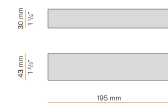

XM35/24 DIM

LED driver, 35W 24V DC, DALI/Push DIM dimmable.