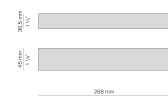

YDV.024.120.A01

LED driver, 120W 24V DC.