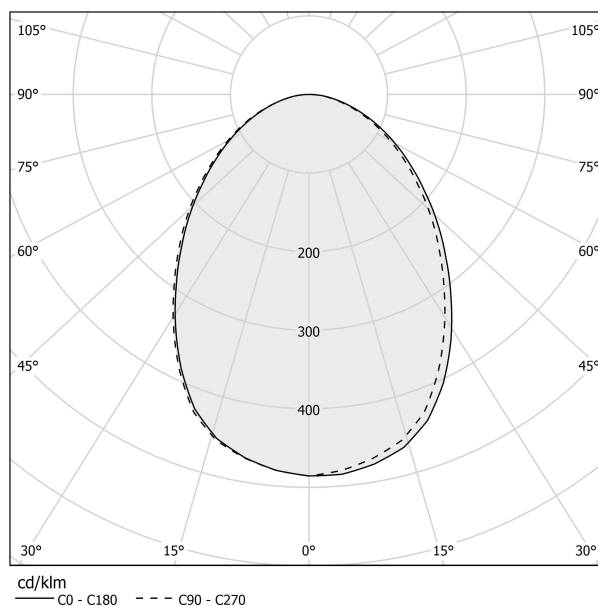

Polar diagram