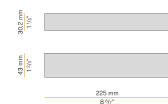

XM60/24 DIM

LED driver, 60W 24V DC, DALI/Push DIM dimmable.