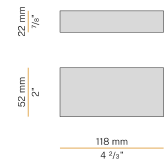

XM6-20 UNI

LED driver, 4x20W 250±700mA.