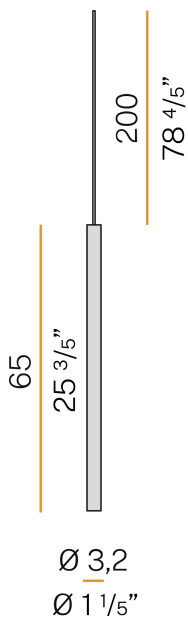

PANZERI

To-be

24V DC
M02619.065.0510

 mat brass

Data sheet

CODE	M02619.065.0510
SYSTEM POWER CONSUMPTION	5,3W
EFFICACY	72,6lm/W
LIGHT SOURCE	LED
LIGHT SOURCE LIFETIME	L70 (B50) 60.000h
COLOUR TEMPERATURE	2700K Ra>90
LIGHT DISTRIBUTION	diffused
POWER SUPPLY	24V DC
DRIVER	remote not included
NOMINAL LUMINOUS FLUX	550lm
LUMEN OUTPUT	363lm
EFFICIENCY	66%
WEIGHT	0,38 Kg
PROTECTION DEGREE	IP40
COLOUR TOLLERANCES	SDCM 3
PACKING DIMENSIONS	5,0 x 105,0 x 10,0 cm

Multiple suspension lighting fixture for interiors, with direct light emission. Extruded aluminium structure in white, mat black, bronze or mat brass polyacrylic paint or with gold leaf coating. Extruded aluminium heat sink. Modelled polycarbonate diffuser with opaline finish. Turned brass end cap in polyacrylic paint. 2m (78,7") long suspension and power cable in transparent PVC. Provided without power canopy, complete with cable clamp on the cable's free extremity.

Technical drawing

Polar diagram

PANZERI

To-be

Accessories / power supply

XM100/24 DIM

LED driver, 100W 24V DC, DALI/Push DIM dimmable.

XM150/24 DIM