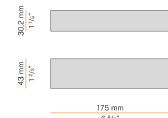

XM18/24 DIM

LED driver, 18W 24V DC, DALI/Push DIM dimmable.