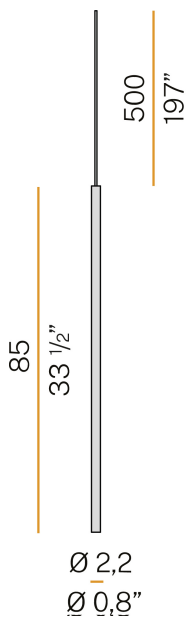

# PANZERI

To-be

24V DC  
M02501.085.0510

● white

## Data sheet

CODE	M02501.085.0510
SYSTEM POWER CONSUMPTION	2,8W
EFFICACY	90.5lm/W
LIGHT SOURCE	LED
LIGHT SOURCE LIFETIME	L70 (B50) 60.000h
COLOUR TEMPERATURE	2700K Ra>90
LIGHT DISTRIBUTION	diffused
POWER SUPPLY	24V DC
DRIVER	remote not included
NOMINAL LUMINOUS FLUX	270lm
LUMEN OUTPUT	181lm
EFFICIENCY	67%
WEIGHT	0,64 Kg
PROTECTION DEGREE	IP40
COLOUR TOLLERANCES	SDCM 3
PACKING DIMENSIONS	5,0 x 105,0 x 10,0 cm

Multiple suspension lighting fixture for interiors, with direct light emission. Extruded aluminium structure in white, mat black, bronze or mat brass polyacrylic paint or with gold leaf coating. Extruded aluminium heat sink. Modelled polycarbonate diffuser with opaline finish. Turned brass end cap in polyacrylic paint. 5m (196,9") long suspension and power cable in transparent PVC. Provided without power canopy, complete with cable clamp on the cable's free extremity.

## Polar diagram