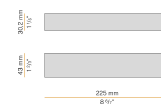

XM60/24 DIM

LED driver, 60W 24V DC, DALI/Push DIM dimmable.