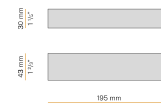

XM35/24 DIM

LED driver, 35W 24V DC, DALI/Push DIM dimmable.