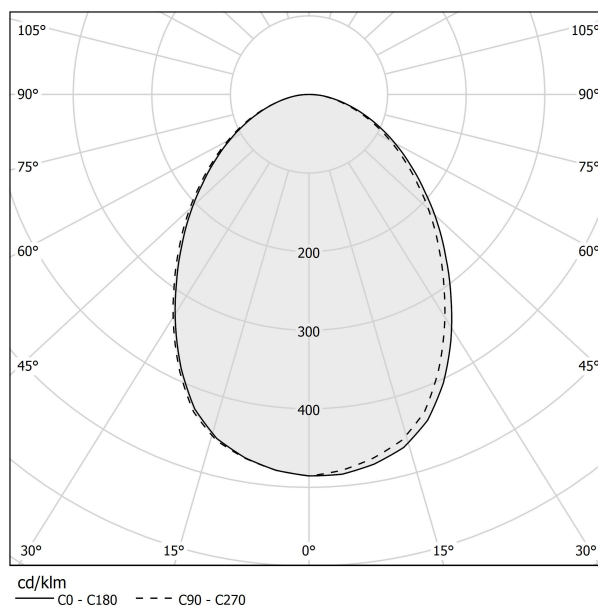

## Data sheet

CODE	M02501.085.0510
SYSTEM POWER CONSUMPTION	2,8W
EFFICACY	90.5lm/W
LIGHT SOURCE	LED
LIGHT SOURCE LIFETIME	L70 (B50) 60.000h
COLOUR TEMPERATURE	2700K Ra>90
LIGHT DISTRIBUTION	diffused
POWER SUPPLY	24V DC
DRIVER	remote not included
NOMINAL LUMINOUS FLUX	270lm
LUMEN OUTPUT	181lm
EFFICIENCY	67%
WEIGHT	0,64 Kg
PROTECTION DEGREE	IP40
COLOUR TOLLERANCES	SDCM 3
PACKING DIMENSIONS	5,0 x 105,0 x 10,0 cm

## Technical drawing

## Polar diagram