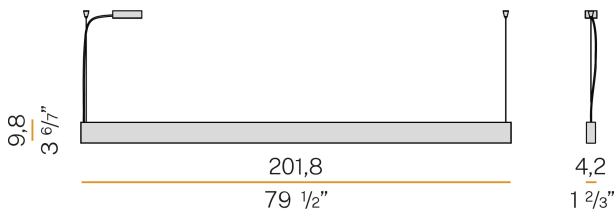

Technical drawing