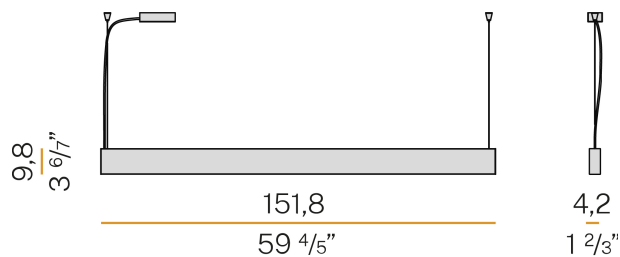

Technical drawing