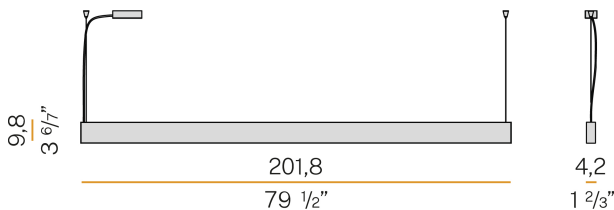

Technical drawing