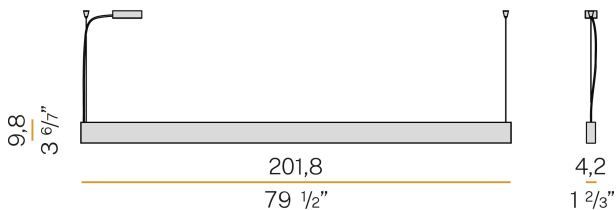

Technical drawing